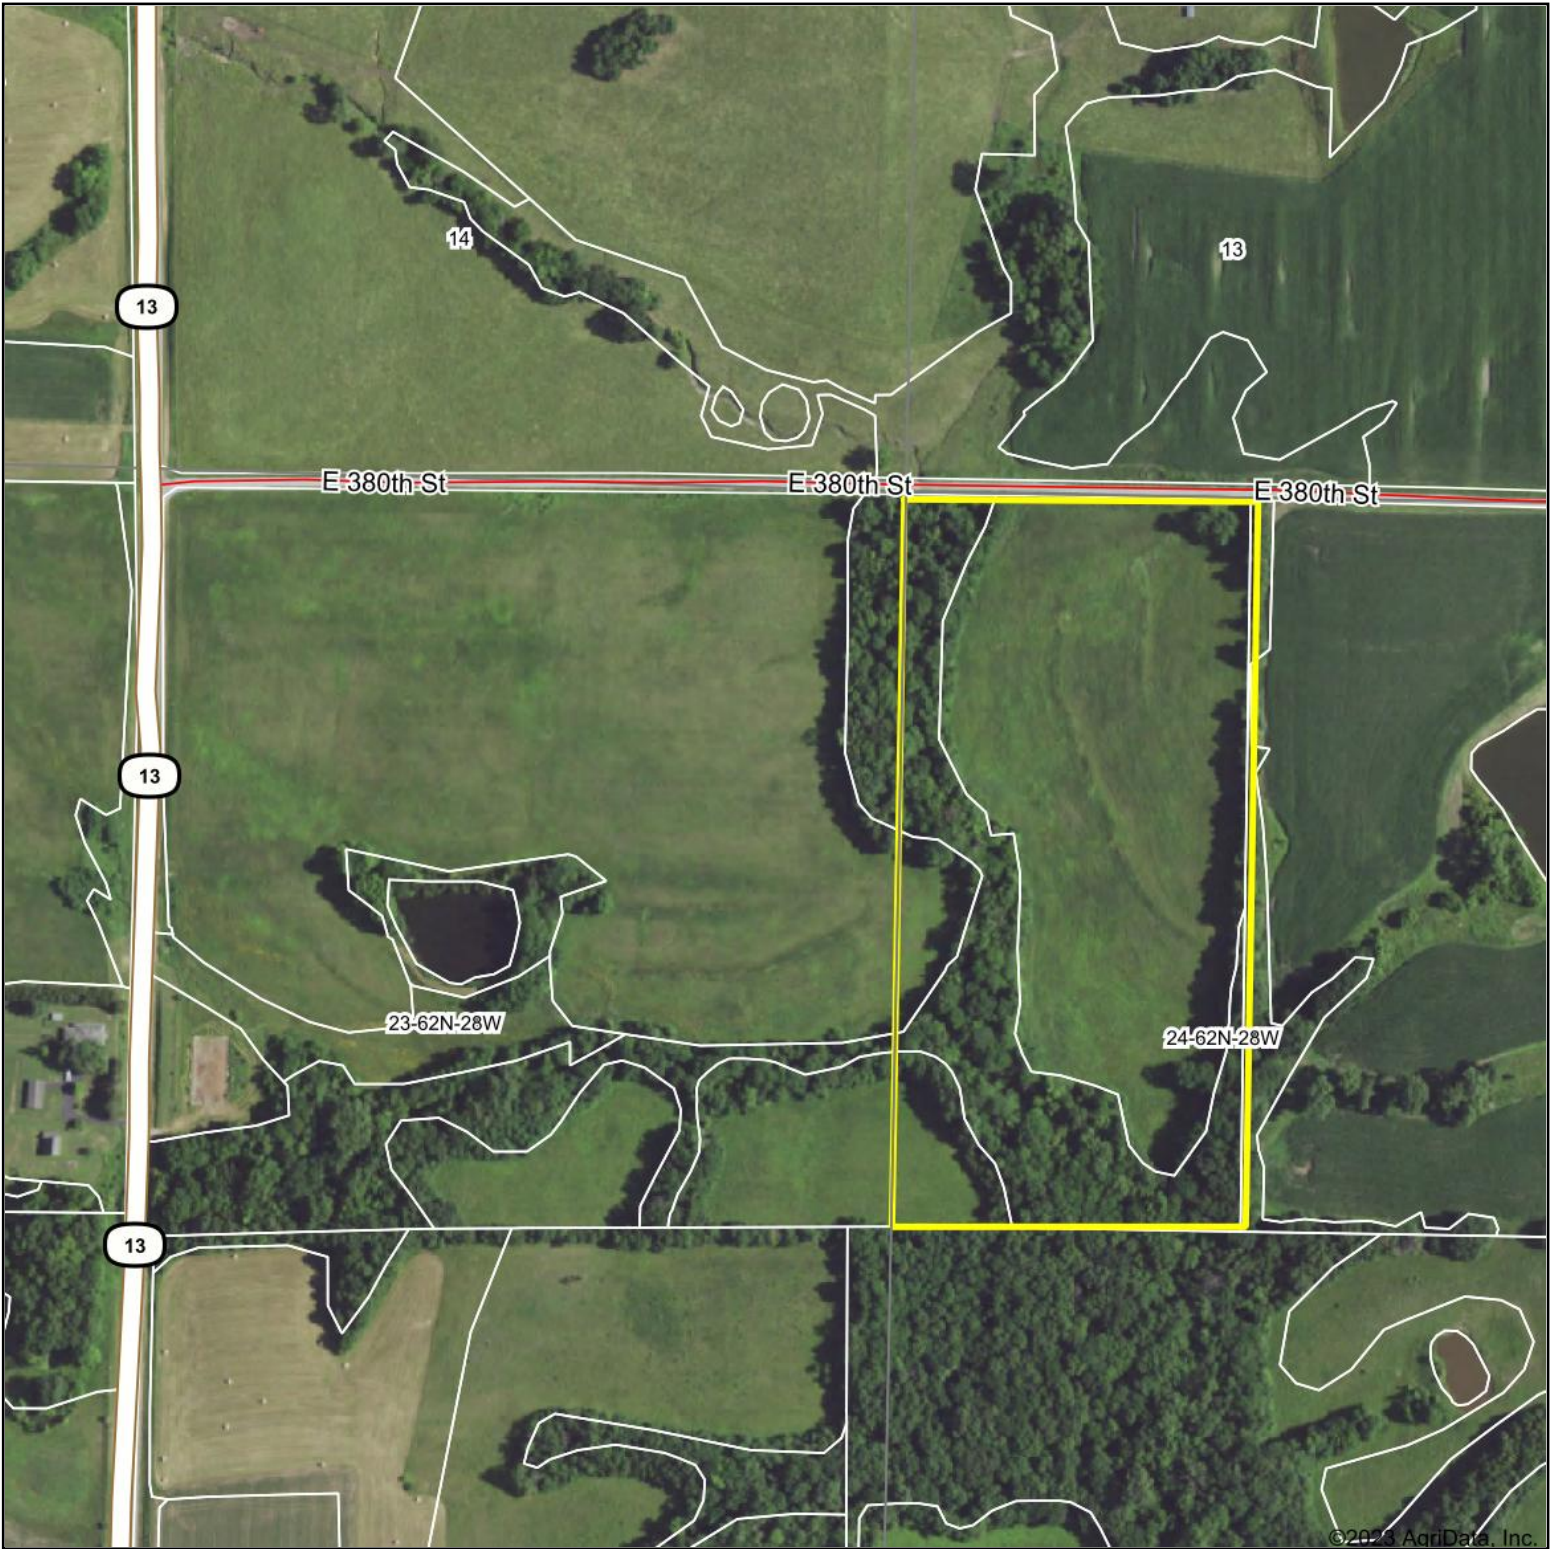

Aerial Map

Map Center: 40° 9' 42.77, -94° 0' 35.47

United Country
Property Solutions, LLC

23-62N-28W
Harrison County
Missouri

3/14/2023

Maps Provided By:
 **surety**
CUSTOMIZED ONLINE MAPPING
© AgriData, Inc. 2023 www.AgriDataInc.com

Field borders provided by Farm Service Agency as of 5/21/2008.