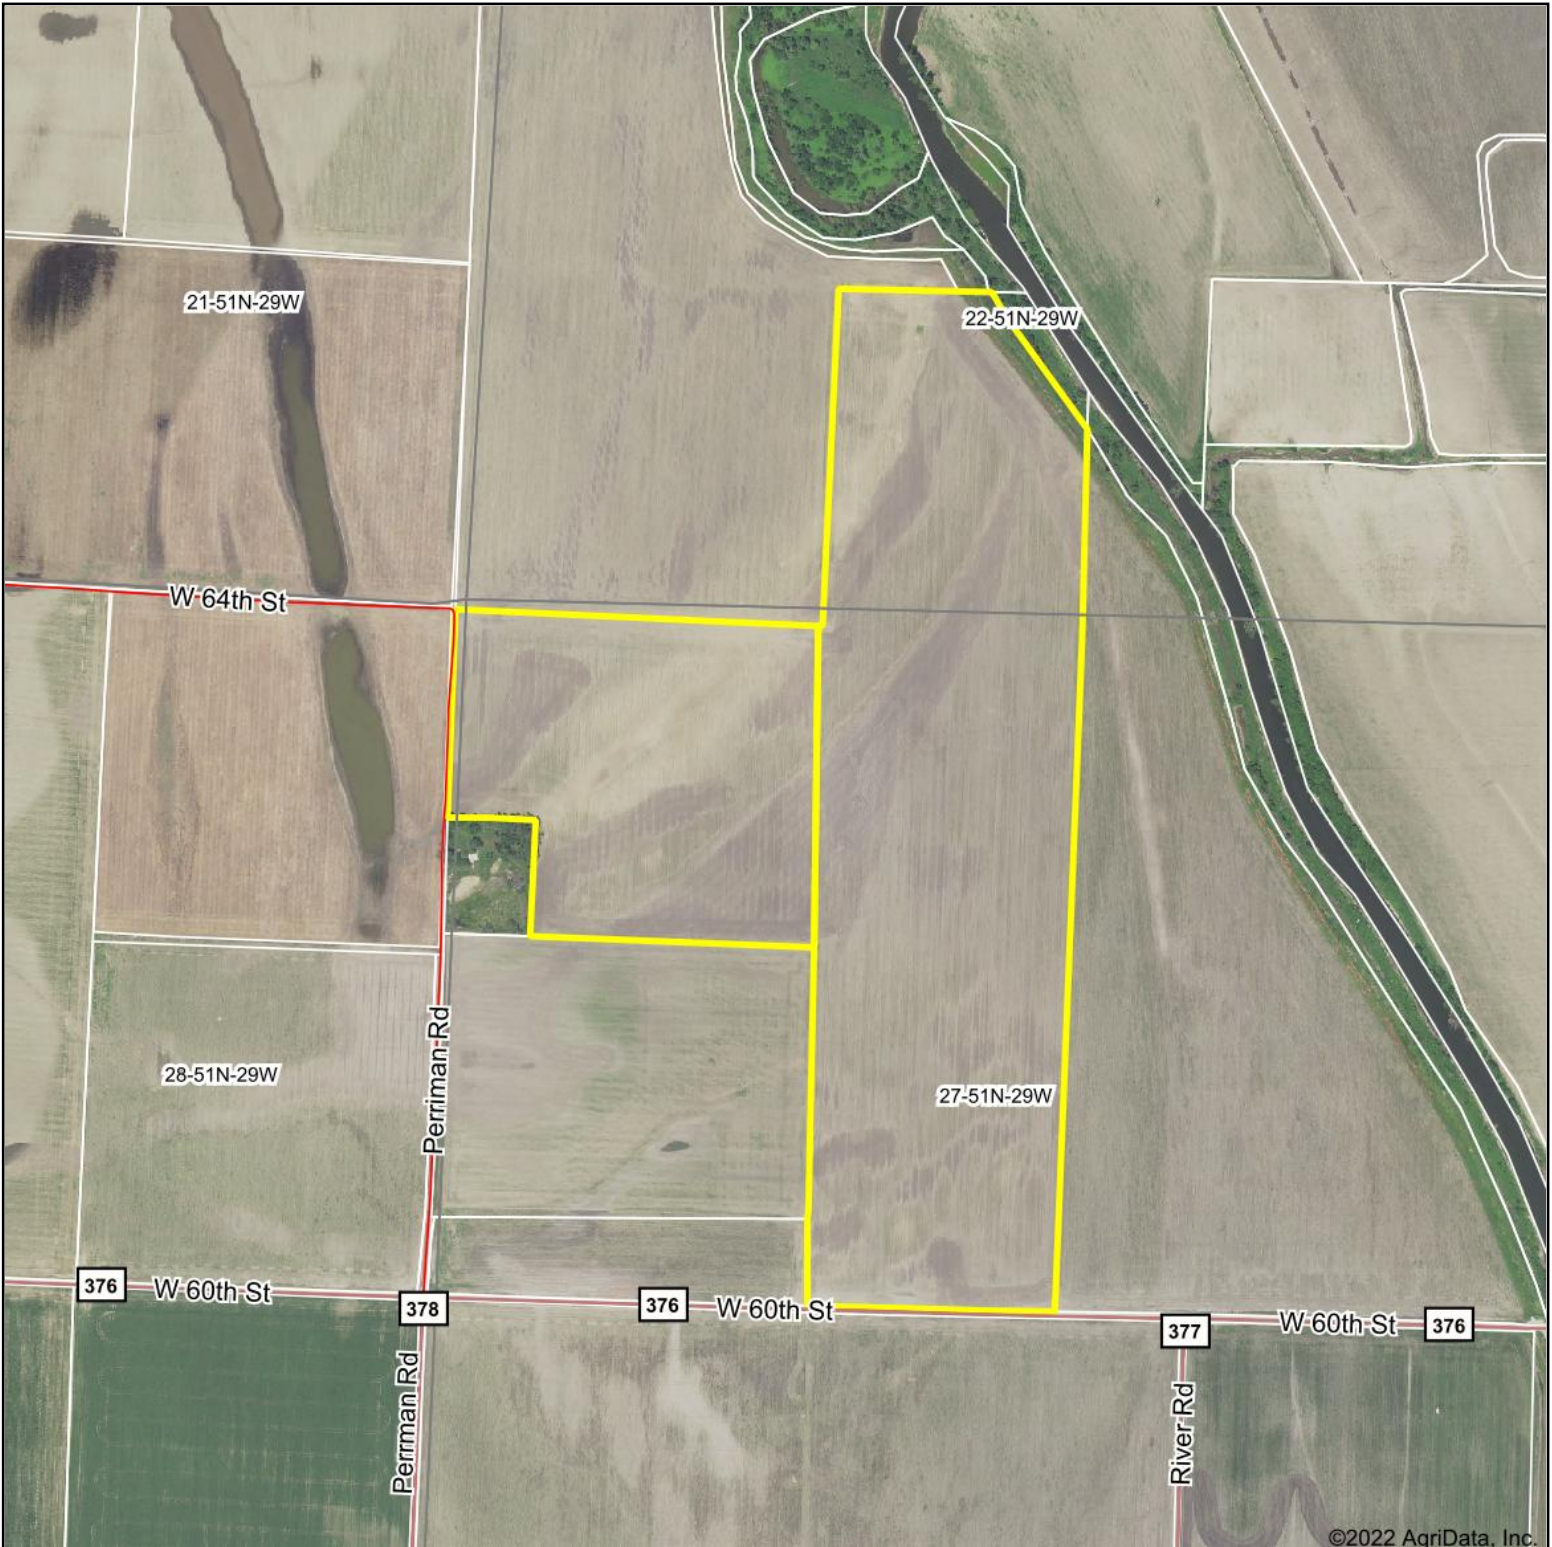

Aerial Map

©2022 AgriData, Inc.

Map Center: 39° 12' 20.52, -94° 9' 12.15

United Country
Property Solutions, LLC

27-51N-29W
Ray County
Missouri

7/19/2022

Maps Provided By:
surety
CUSTOMIZED ONLINE MAPPING
© AgriData, Inc. 2021 www.AgriDataInc.com

Field borders provided by Farm Service Agency as of 5/21/2008.