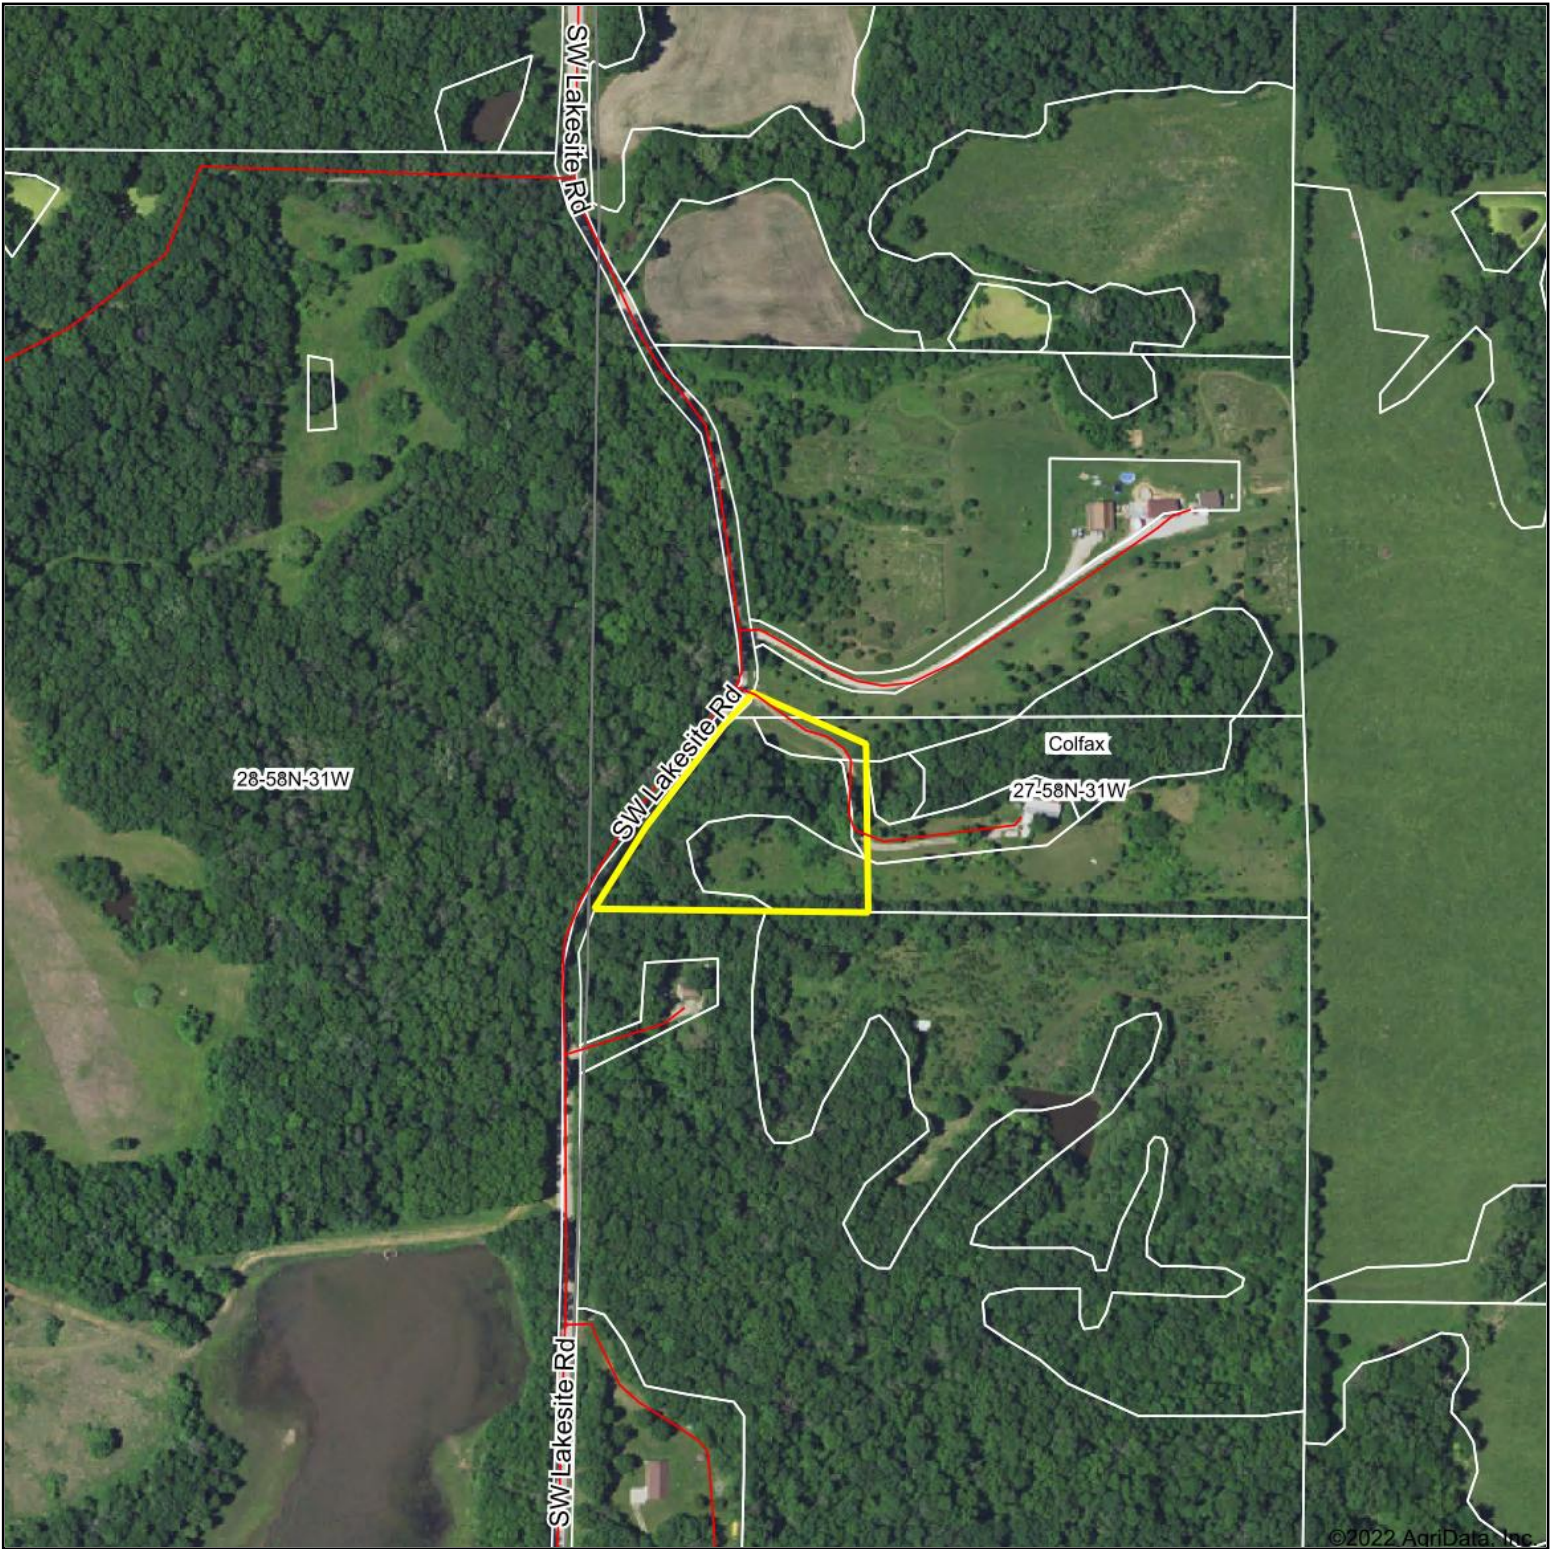

# Aerial Map

©2022 AgriData, Inc.

Map Center: 39° 48' 41.63, -94° 22' 30.1

**United Country**  
Property Solutions, LLC

**27-58N-31W**  
**DeKalb County**  
**Missouri**

3/30/2022

Maps Provided By:  
 **surety**  
CUSTOMIZED ONLINE MAPPING  
© AgriData, Inc. 2021      www.AgriDataInc.com

Field borders provided by Farm Service Agency as of 5/21/2008.