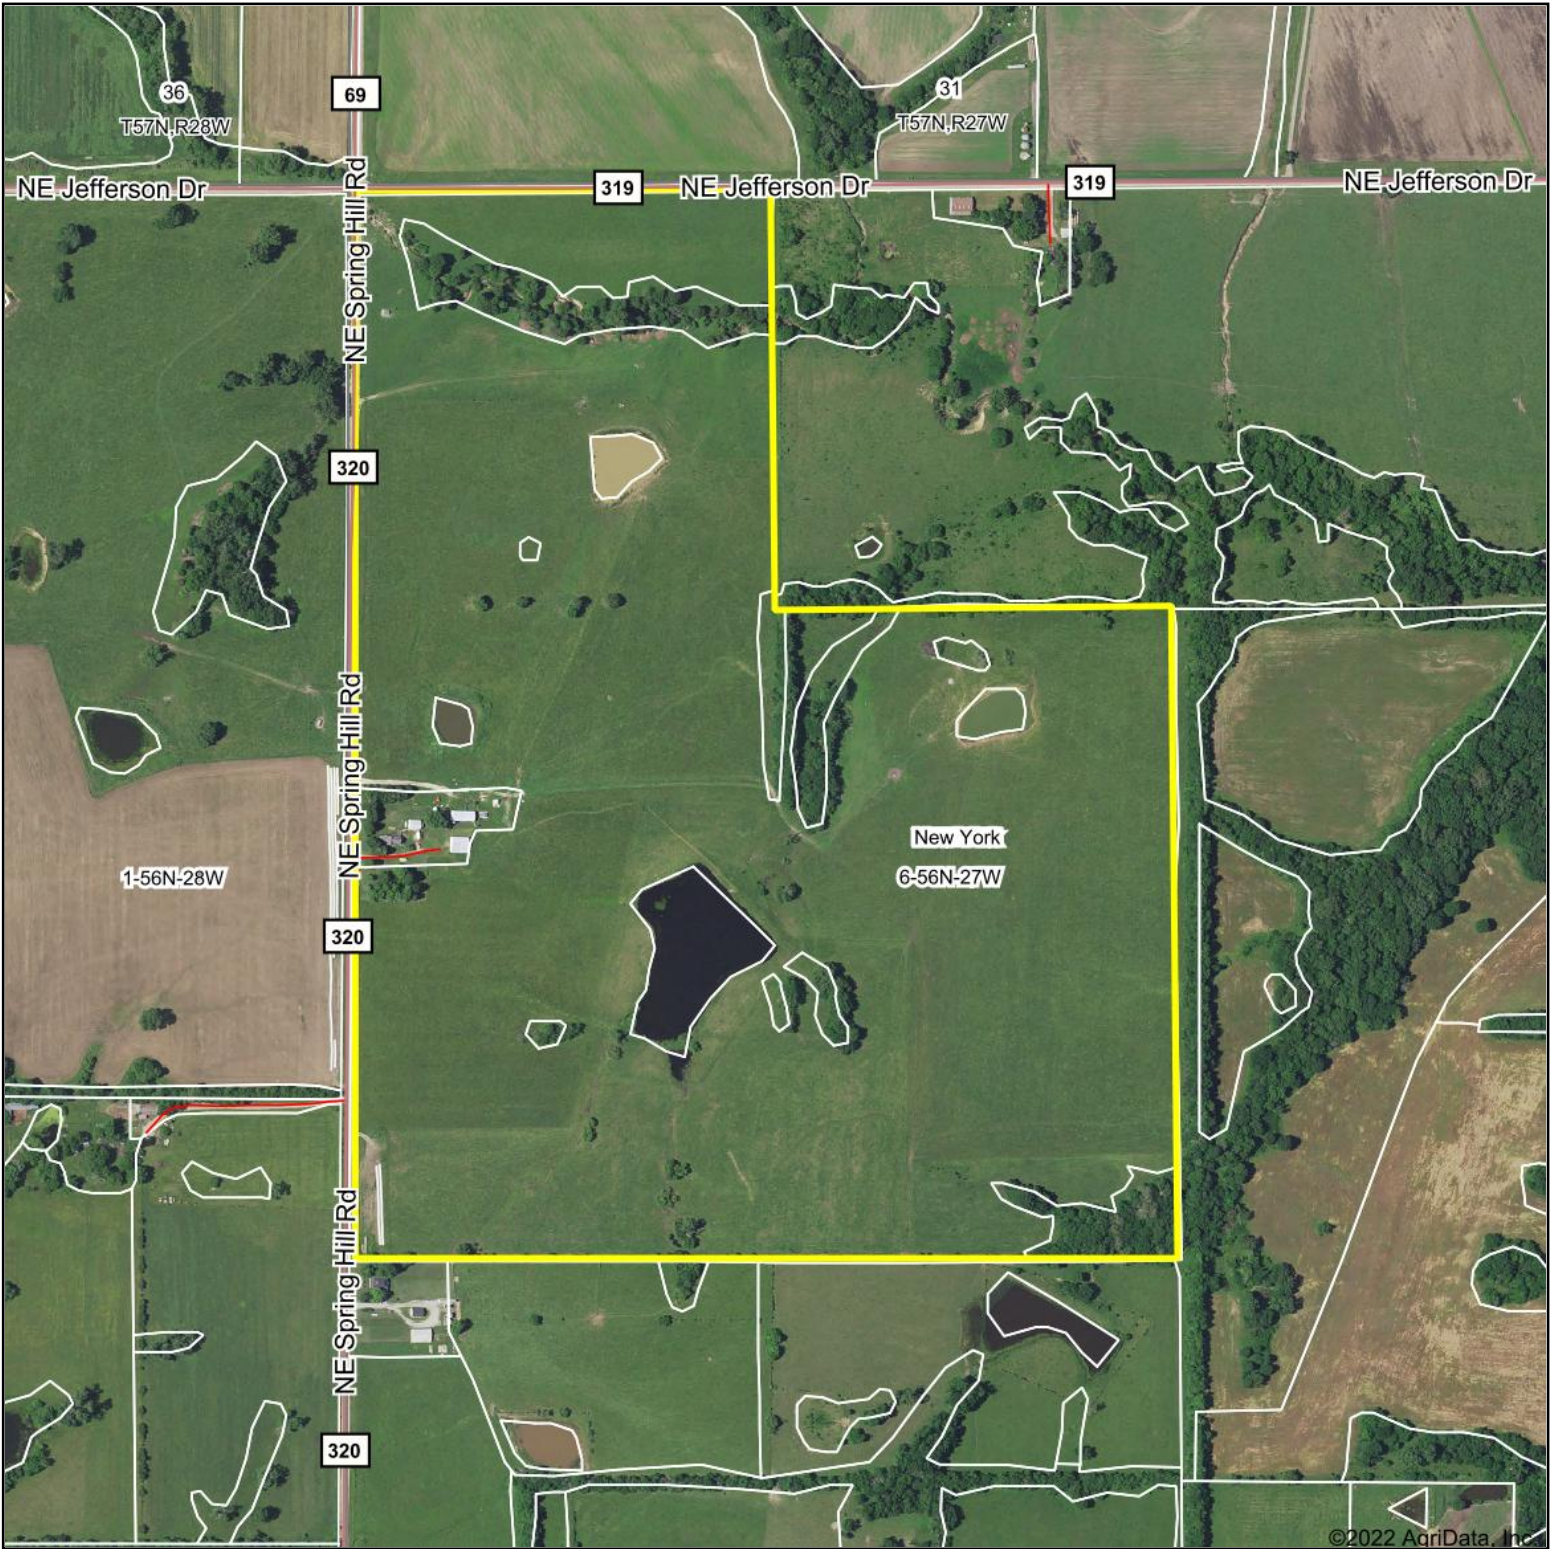

Aerial Map

©2022 AgriData, Inc.

Map Center: 39° 41' 39.16, -93° 58' 45.64

United Country
Property Solutions, LLC

Maps Provided By:
 **surety**
CUSTOMIZED ONLINE MAPPING
© AgriData, Inc. 2021 www.AgriDataInc.com

6-56N-27W
Caldwell County
Missouri

2/2/2022

Field borders provided by Farm Service Agency as of 5/21/2008.