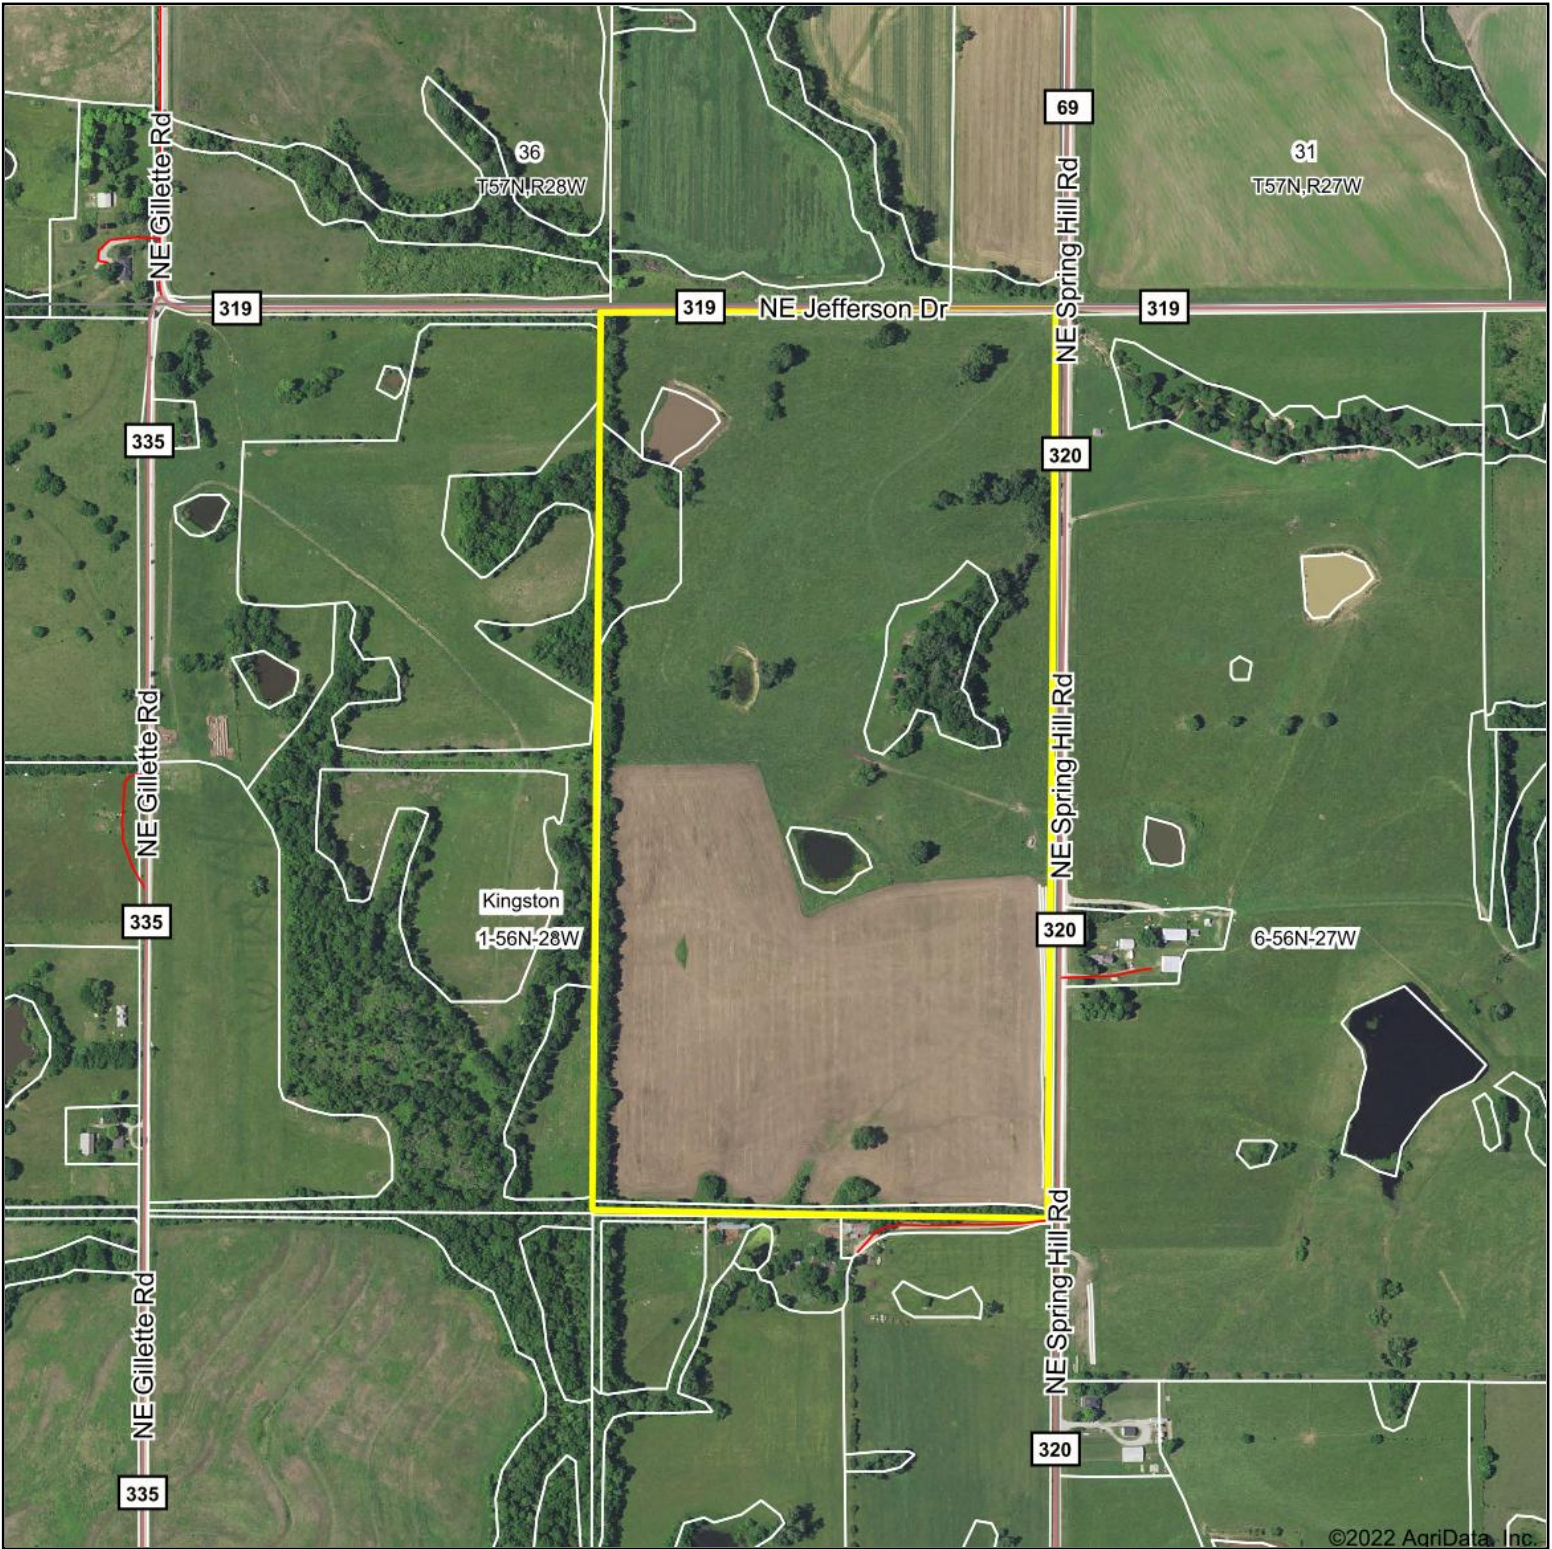

Aerial Map

©2022 AgriData, Inc.

Map Center: 39° 41' 42.37, -93° 59' 12.17

United Country
Property Solutions, LLC

Maps Provided By:
 **surety**
CUSTOMIZED ONLINE MAPPING
© AgriData, Inc. 2021 www.AgriDataInc.com

1-56N-28W
Caldwell County
Missouri

2/2/2022