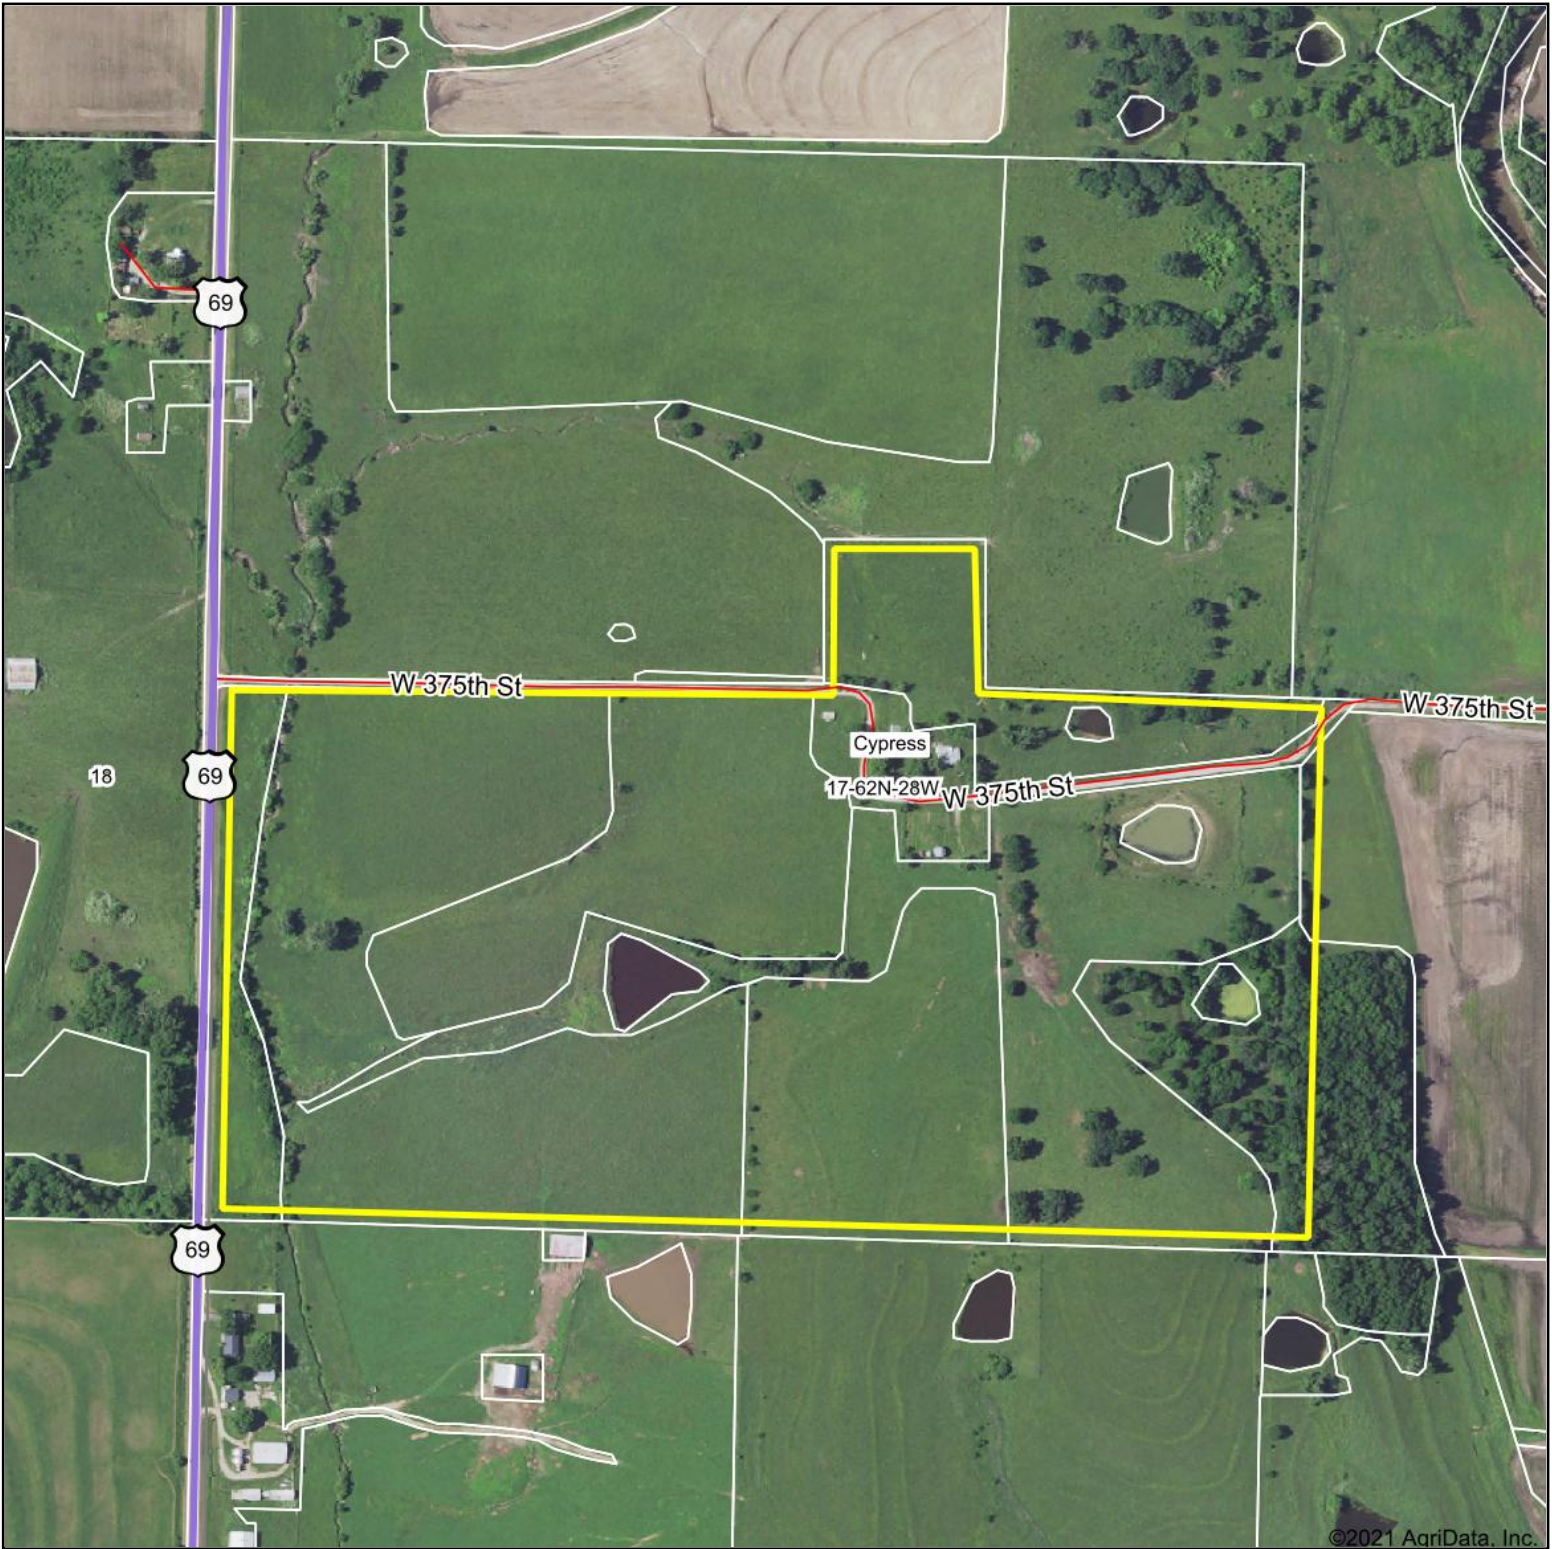

Aerial Map

©2021 AgriData, Inc.

Map Center: 40° 10' 13.86, -94° 4' 47.35

United Country
Property Solutions, LLC

Maps Provided By:
 **surety**
CUSTOMIZED ONLINE MAPPING
© AgriData, Inc. 2021 www.AgriDataInc.com

17-62N-28W
Harrison County
Missouri

12/29/2021