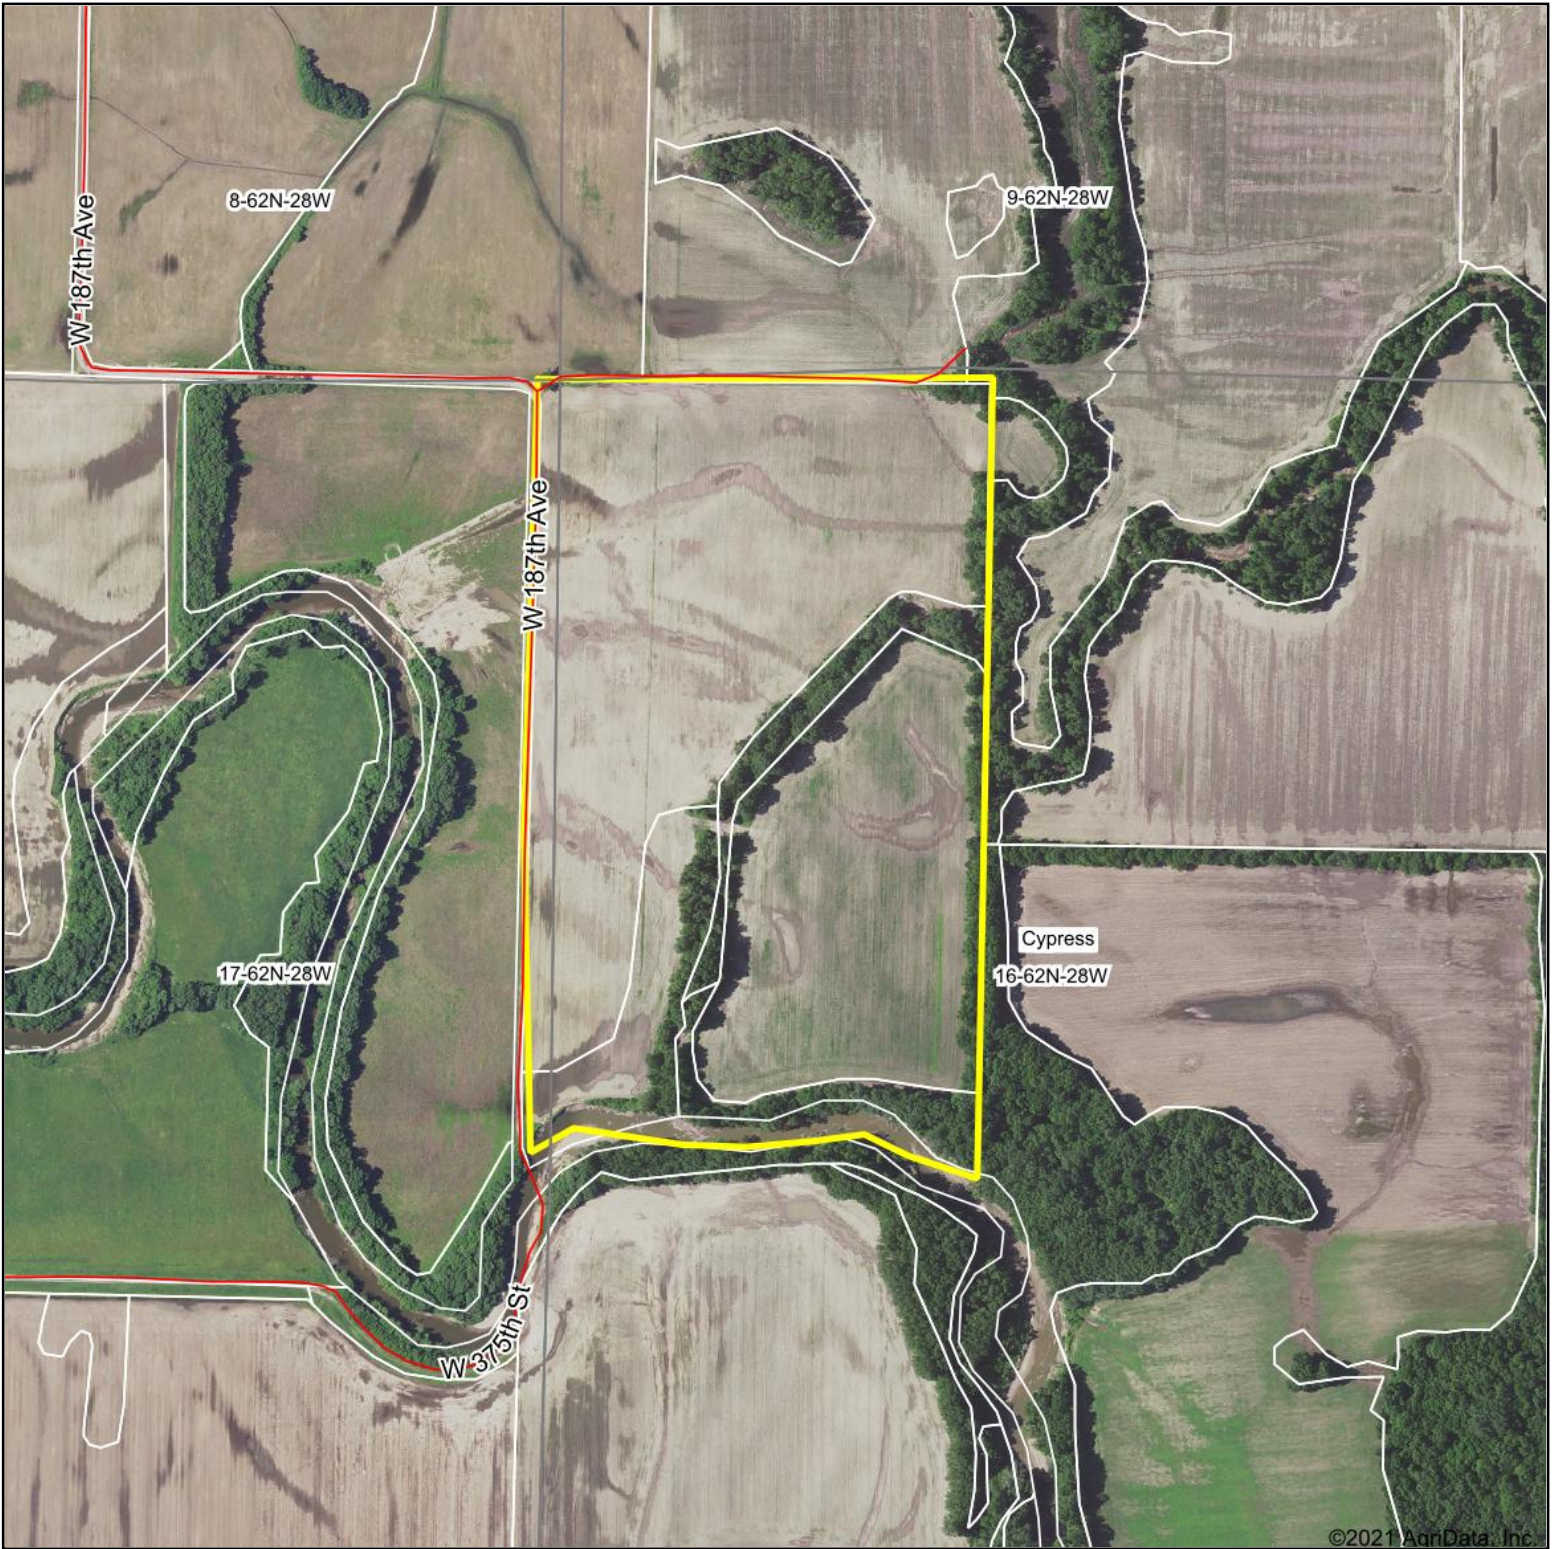

Aerial Map

©2021 AgriData, Inc.

Property Solutions, LLC

Maps Provided By:

© AgriData, Inc. 2021 www.AgriDataInc.com

Map Center: 40° 10' 30.28, -94° 3' 47.42

16-62N-28W
Harrison County
Missouri

12/29/2021