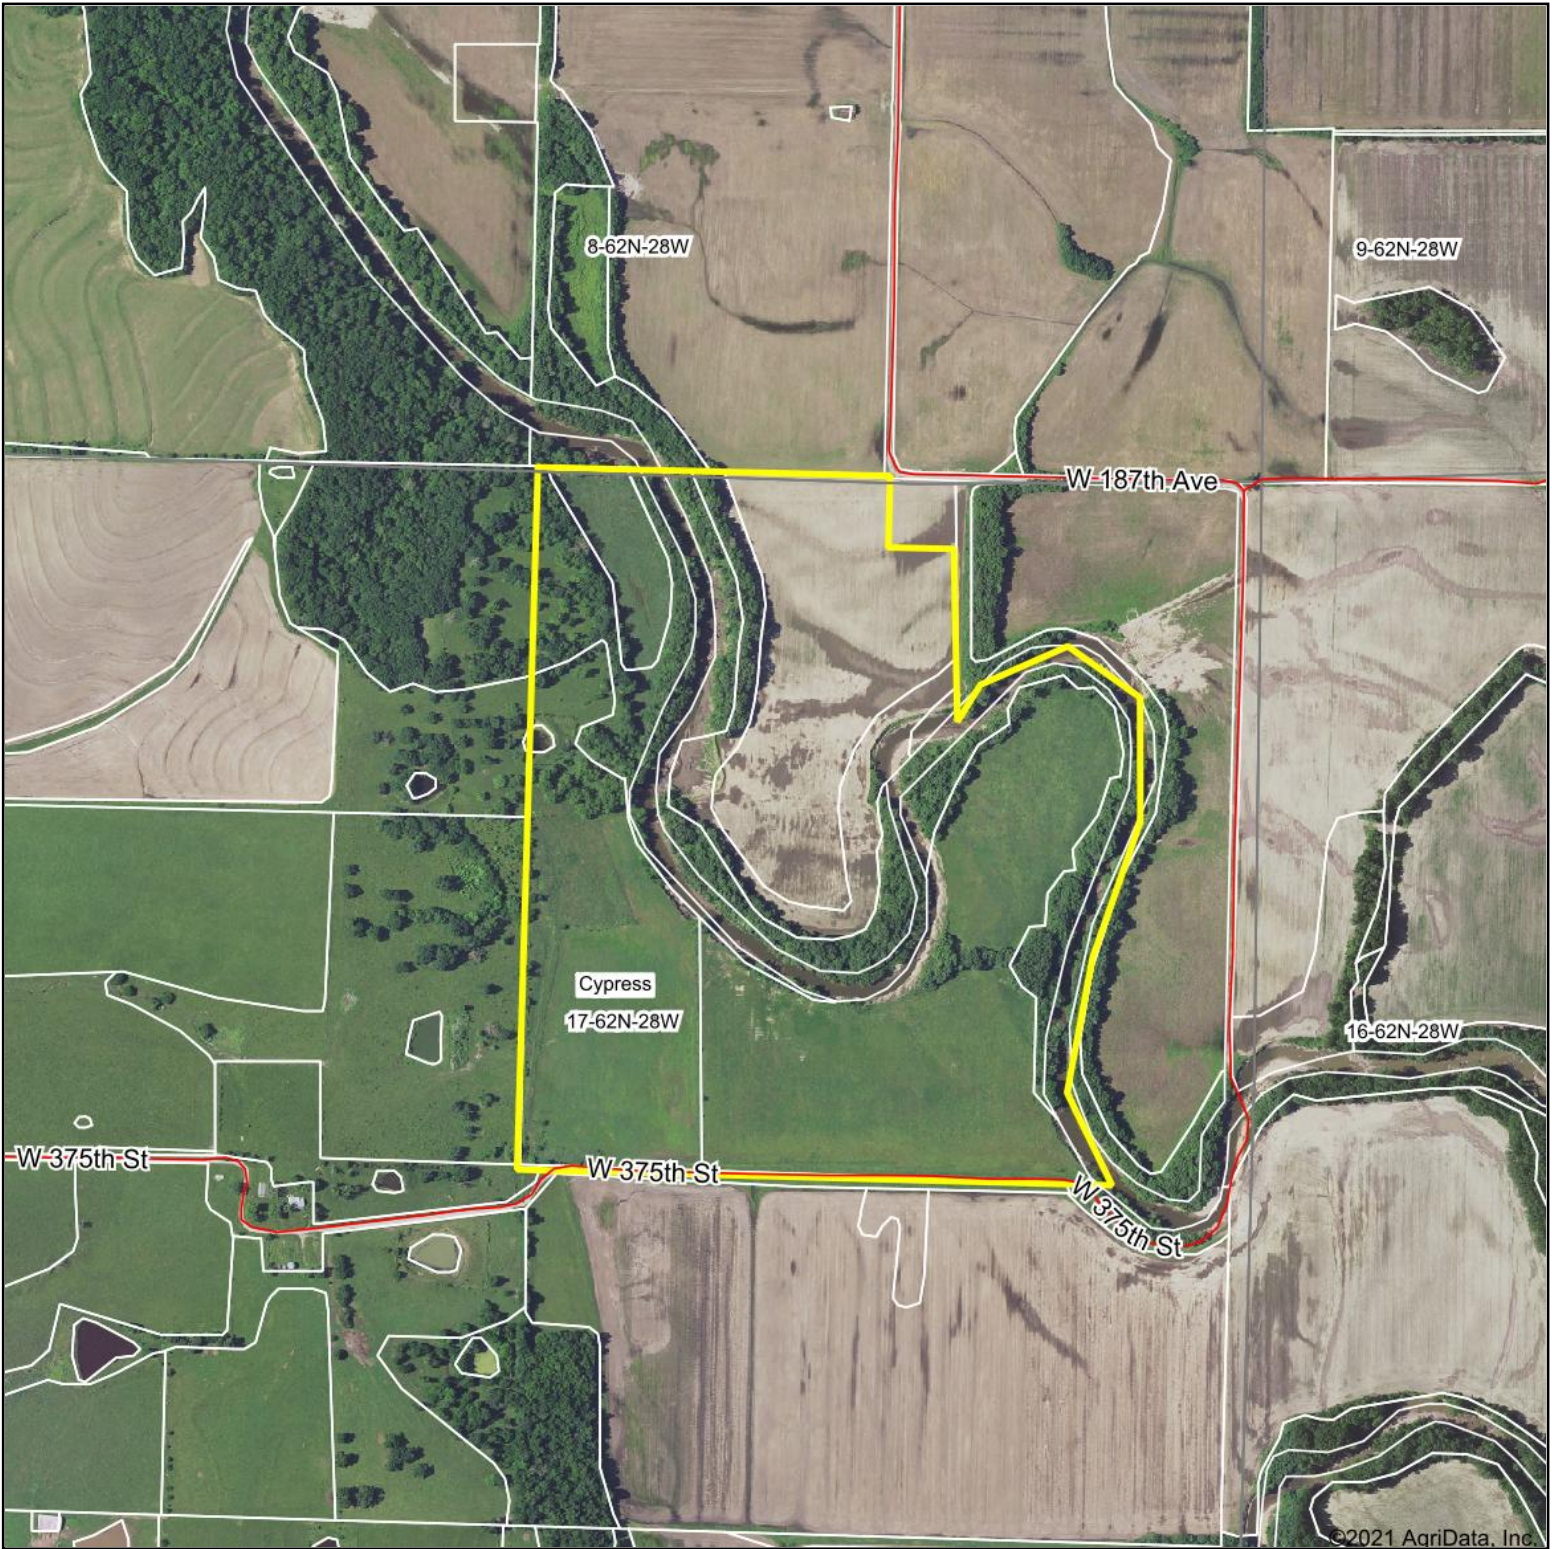

Aerial Map

Map Center: 40° 10' 30.44, -94° 4' 18.99

United Country
Property Solutions, LLC

17-62N-28W
Harrison County
Missouri

12/29/2021

Maps Provided By:
 **surety**
CUSTOMIZED ONLINE MAPPING
© AgriData, Inc. 2021 www.AgriDataInc.com

Field borders provided by Farm Service Agency as of 5/21/2008.