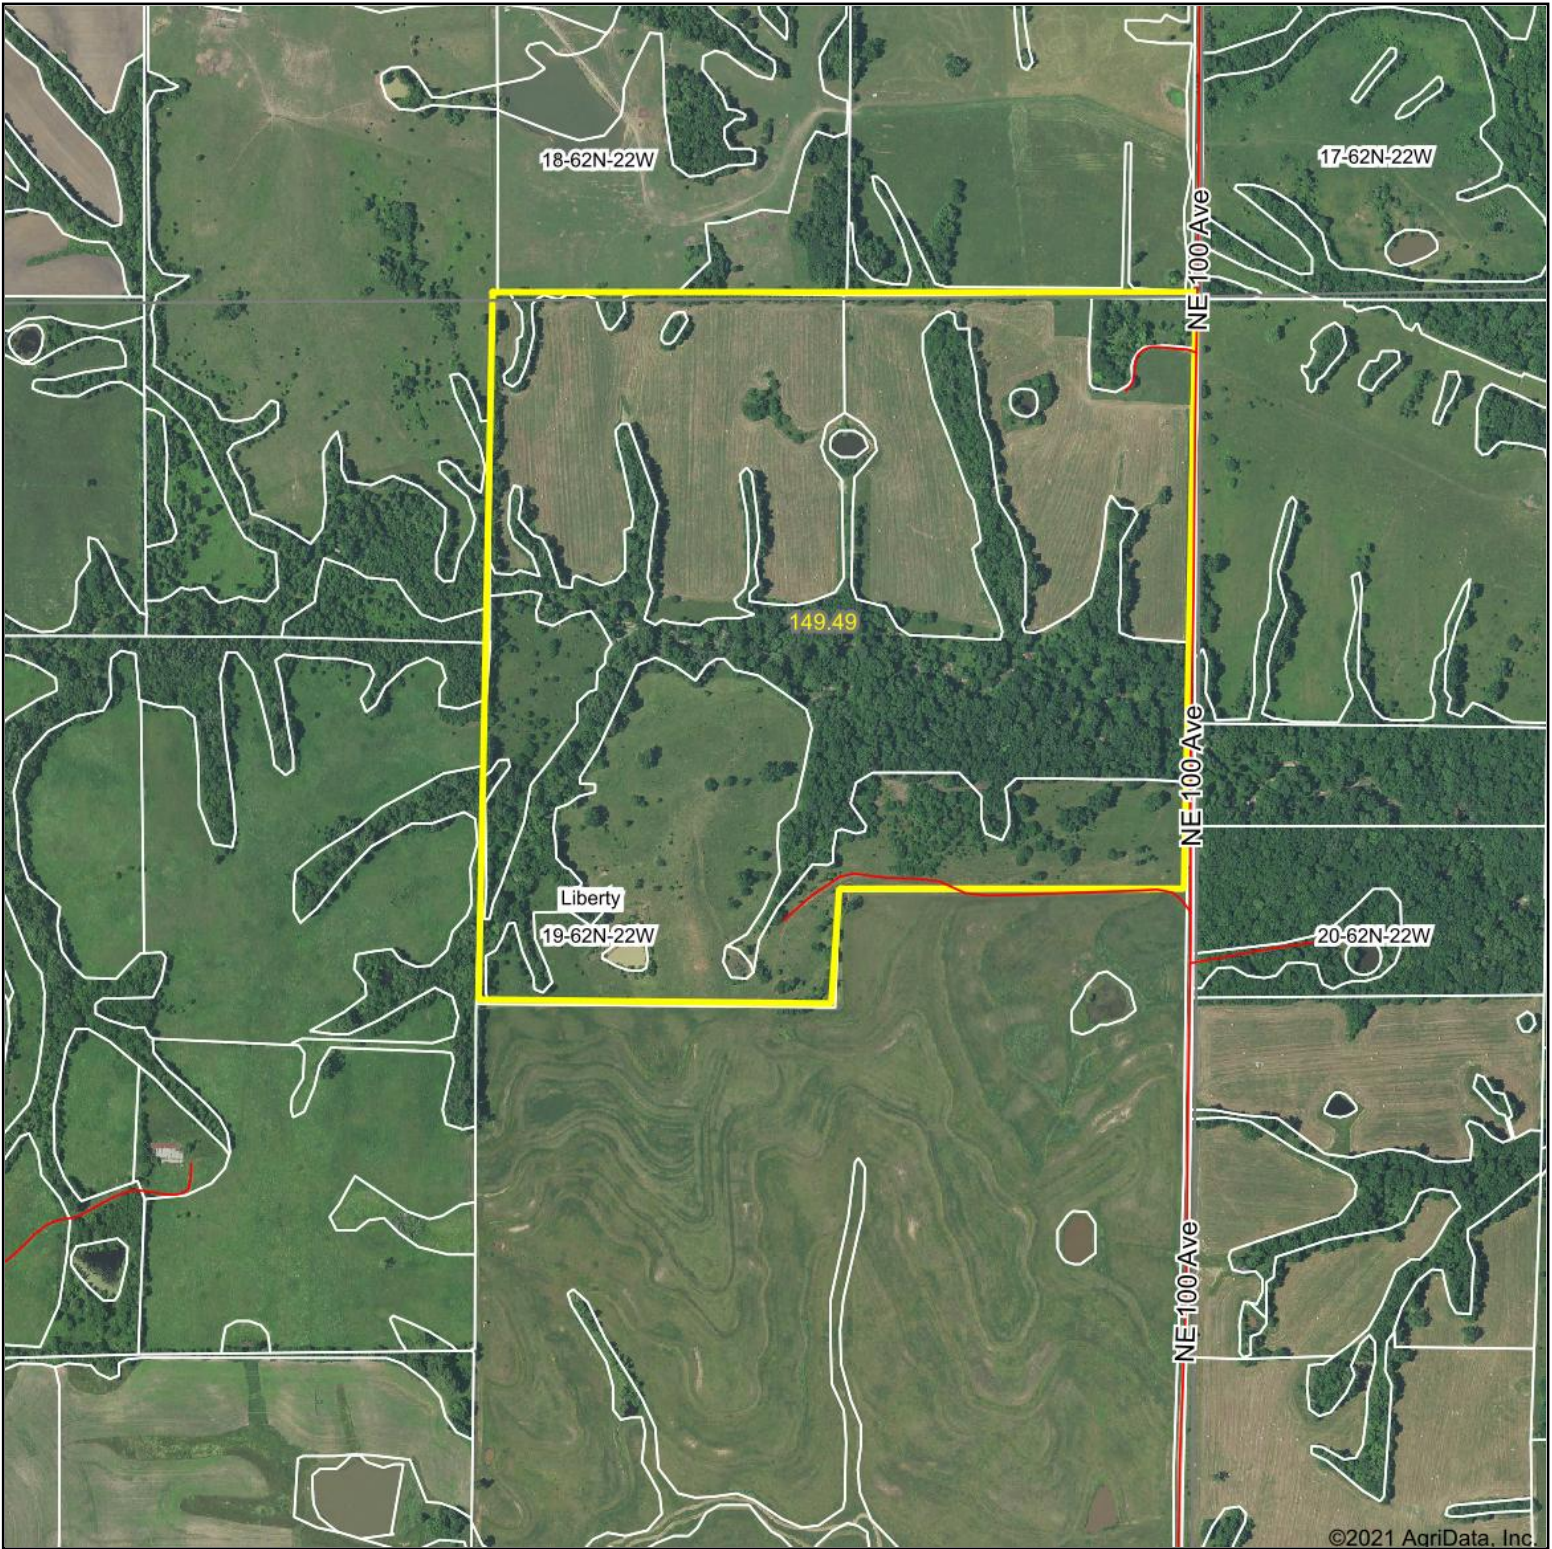

Aerial Map

©2021 AgriData, Inc.

Map Center: 40° 9' 31.03, -93° 24' 38.5

United Country
Property Solutions, LLC

19-62N-22W
Grundy County
Missouri

Maps Provided By:
 **surety**
CUSTOMIZED ONLINE MAPPING
© AgriData, Inc. 2021 www.AgriDataInc.com

2/23/2021

Field borders provided by Farm Service Agency as of 5/21/2008.