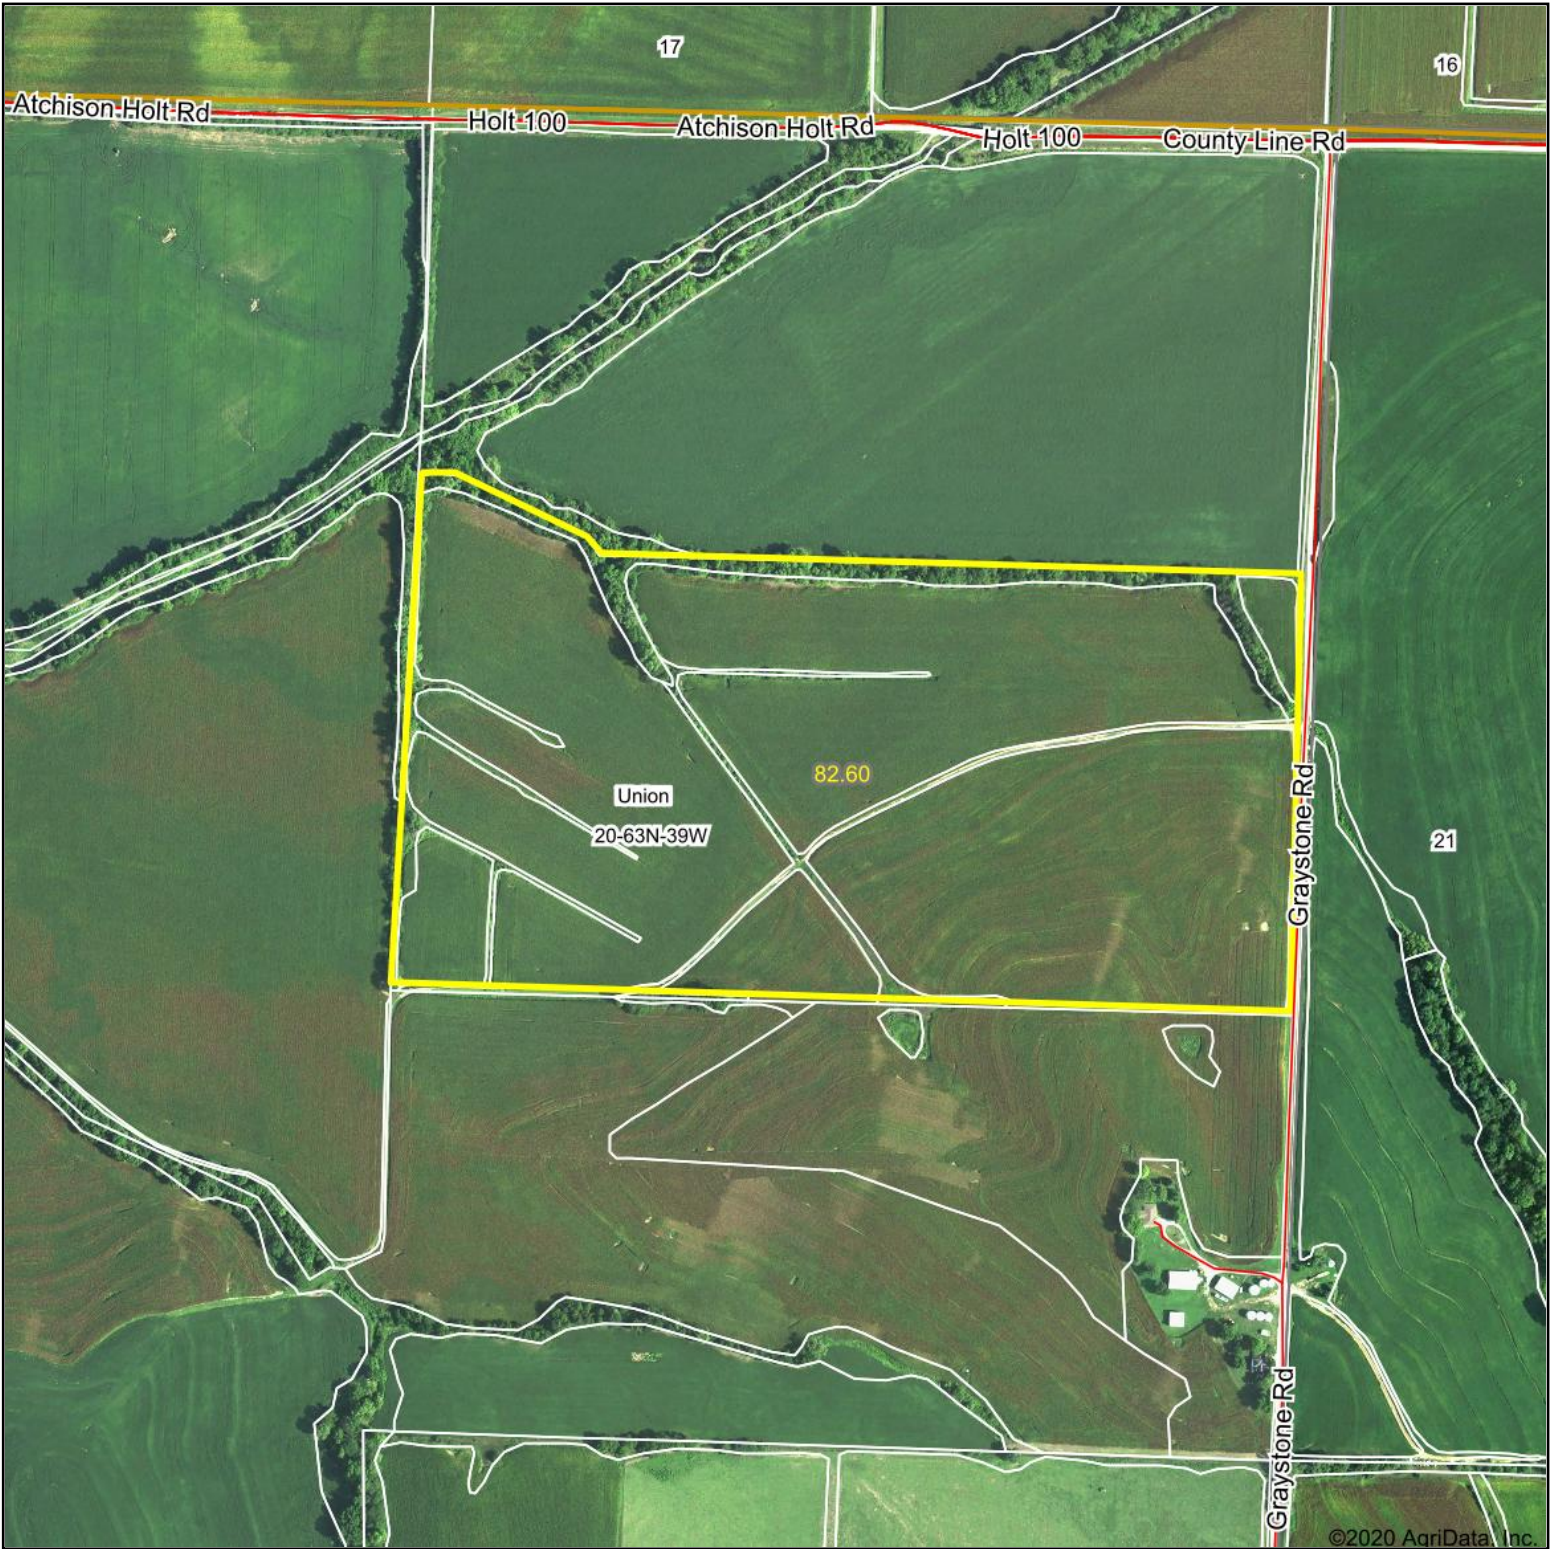

# Aerial Map

Map Center: 40° 15' 26.55, -95° 19' 10.23

**United Country**  
Property Solutions, LLC

**20-63N-39W  
Holt County  
Missouri**

Maps Provided By:  
**surety**  
CUSTOMIZED ONLINE MAPPING  
© AgriData, Inc. 2020 www.AgriDataInc.com