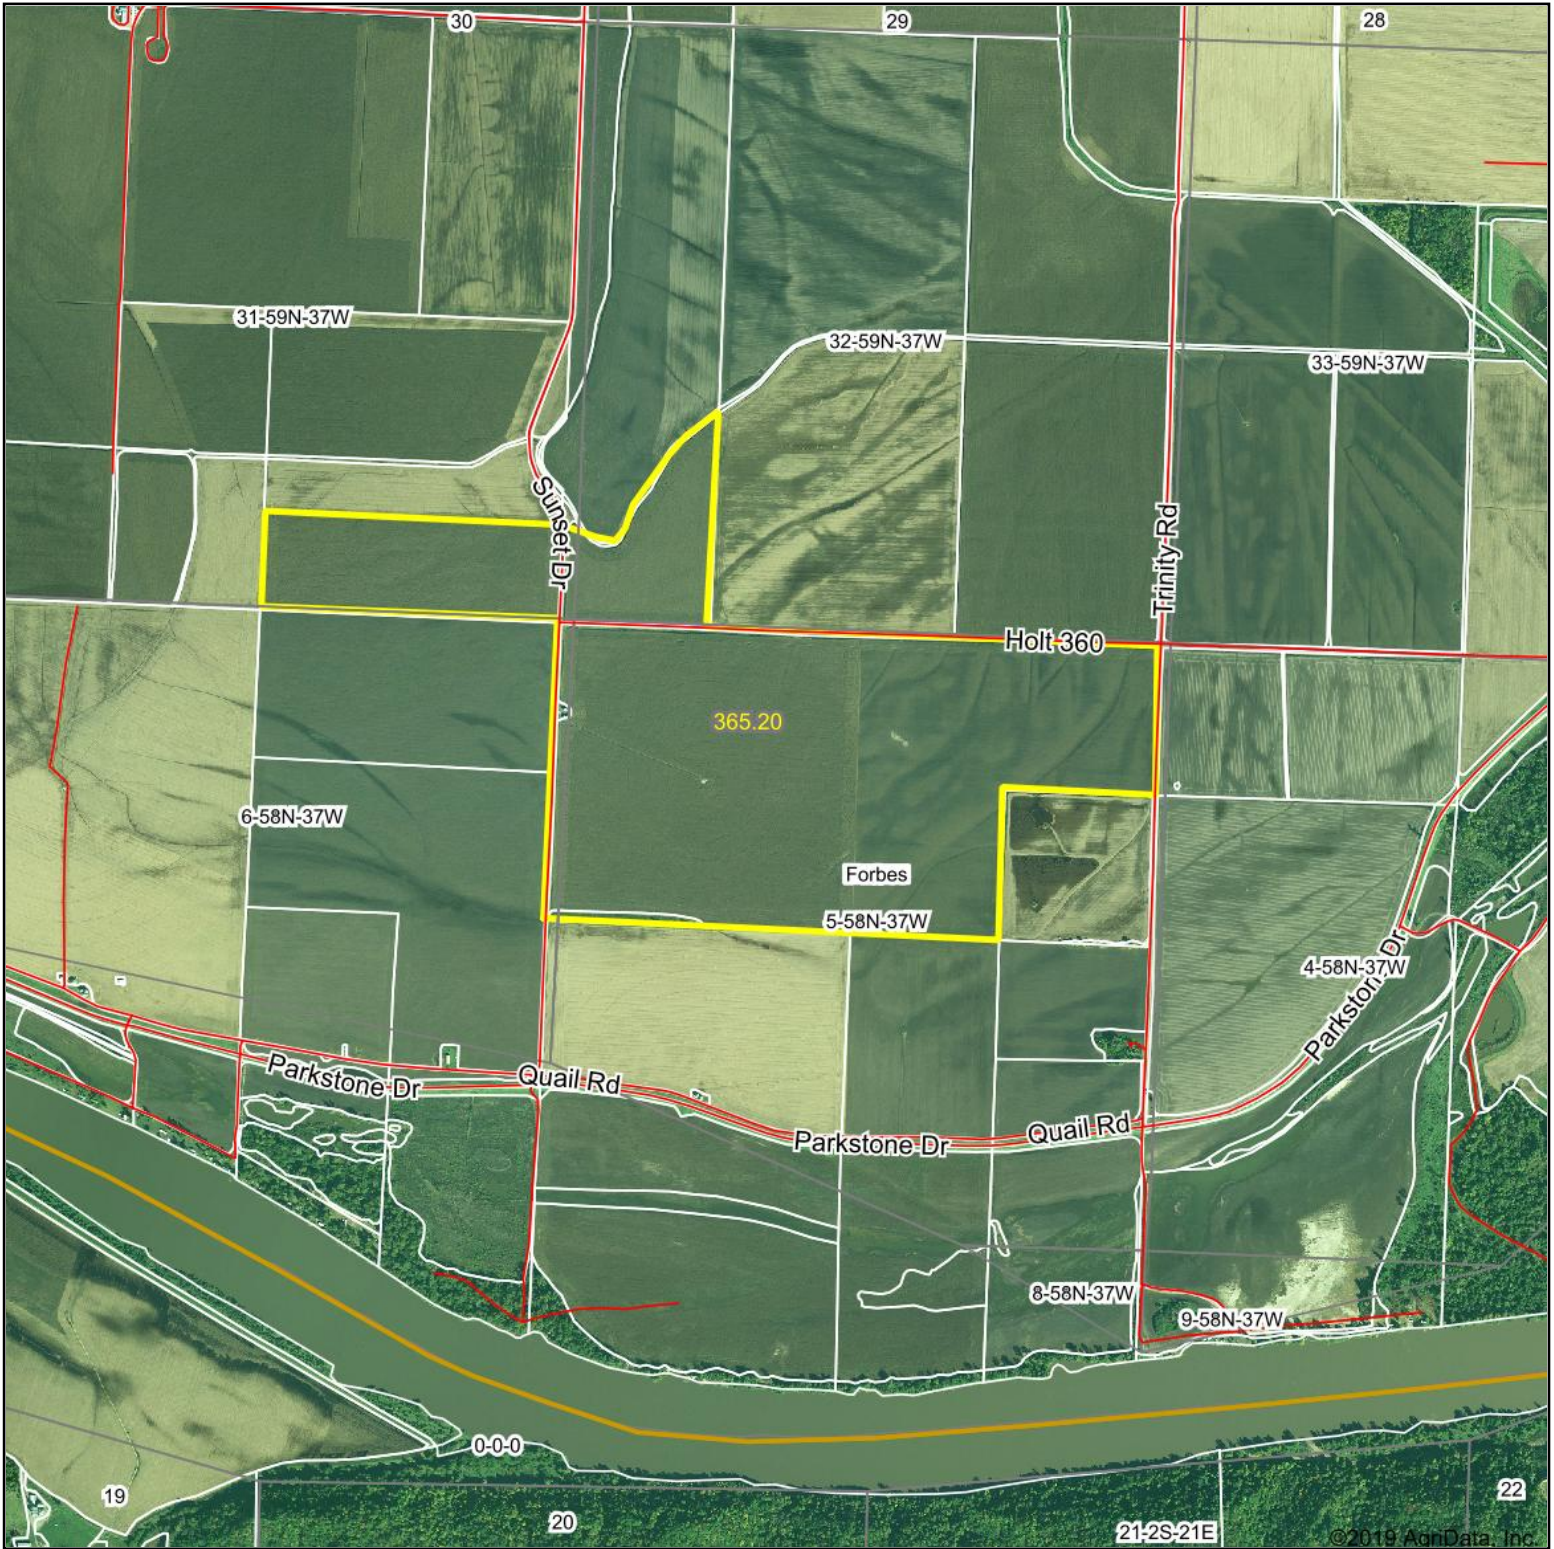

Aerial Map

Map Center: 39° 52' 40.01, -95° 4' 52.1

United Country
Property Solutions, LLC

5-58N-37W
Holt County
Missouri

Maps Provided By:
surety
CUSTOMIZED ONLINE MAPPING
© AgriData, Inc. 2019 www.AgriDataInc.com

3/14/2020

Field borders provided by Farm Service Agency as of 5/21/2008.