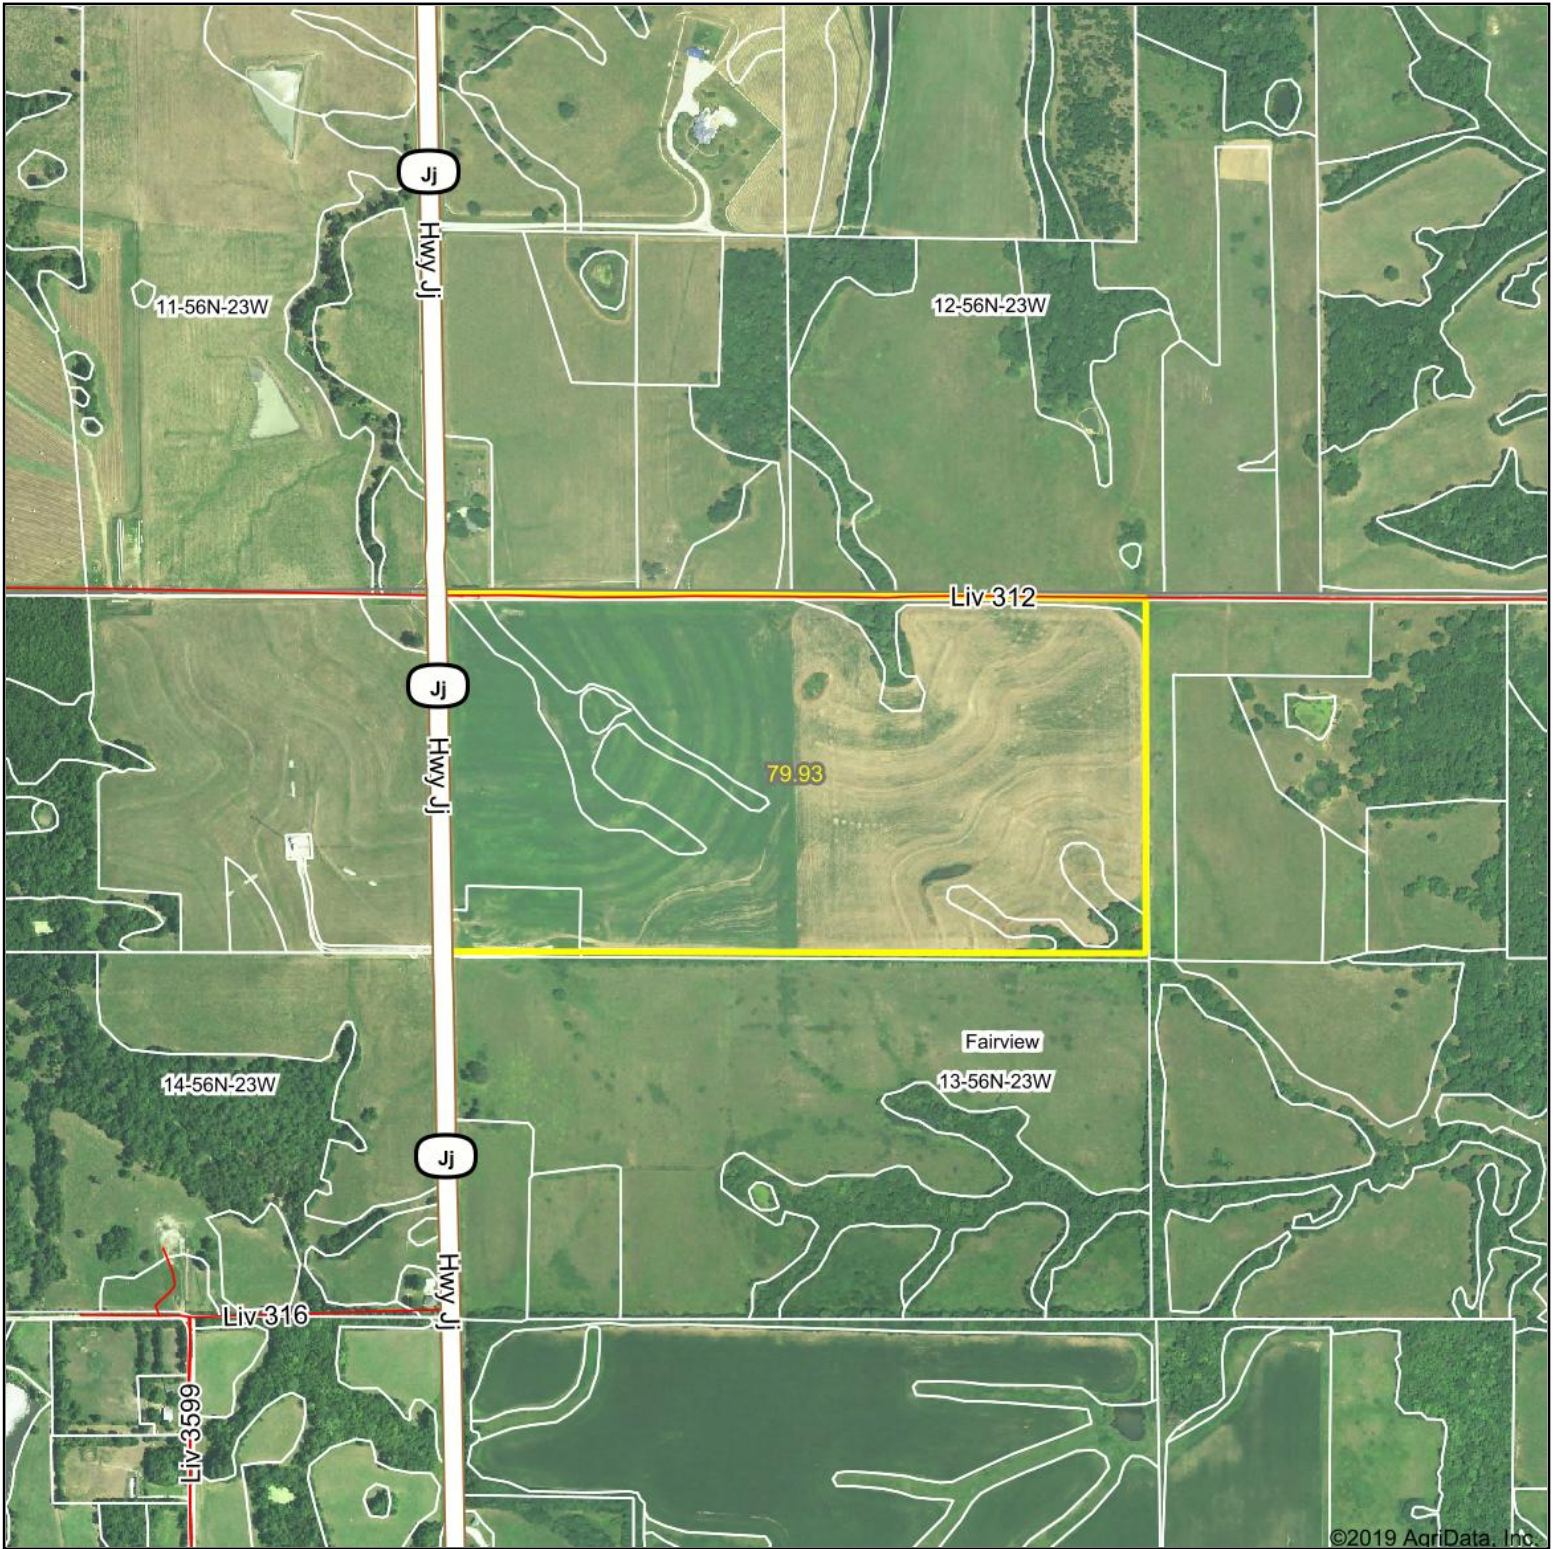

Aerial Map

Map Center: 39° 40' 19.89, -93° 26' 15.22

United Country
Property Solutions, LLC

13-56N-23W
Livingston County
Missouri

2/5/2020

Maps Provided By:
surety
CUSTOMIZED ONLINE MAPPING
© AgriData, Inc. 2019 www.AgriDataInc.com

Field borders provided by Farm Service Agency as of 5/21/2008.