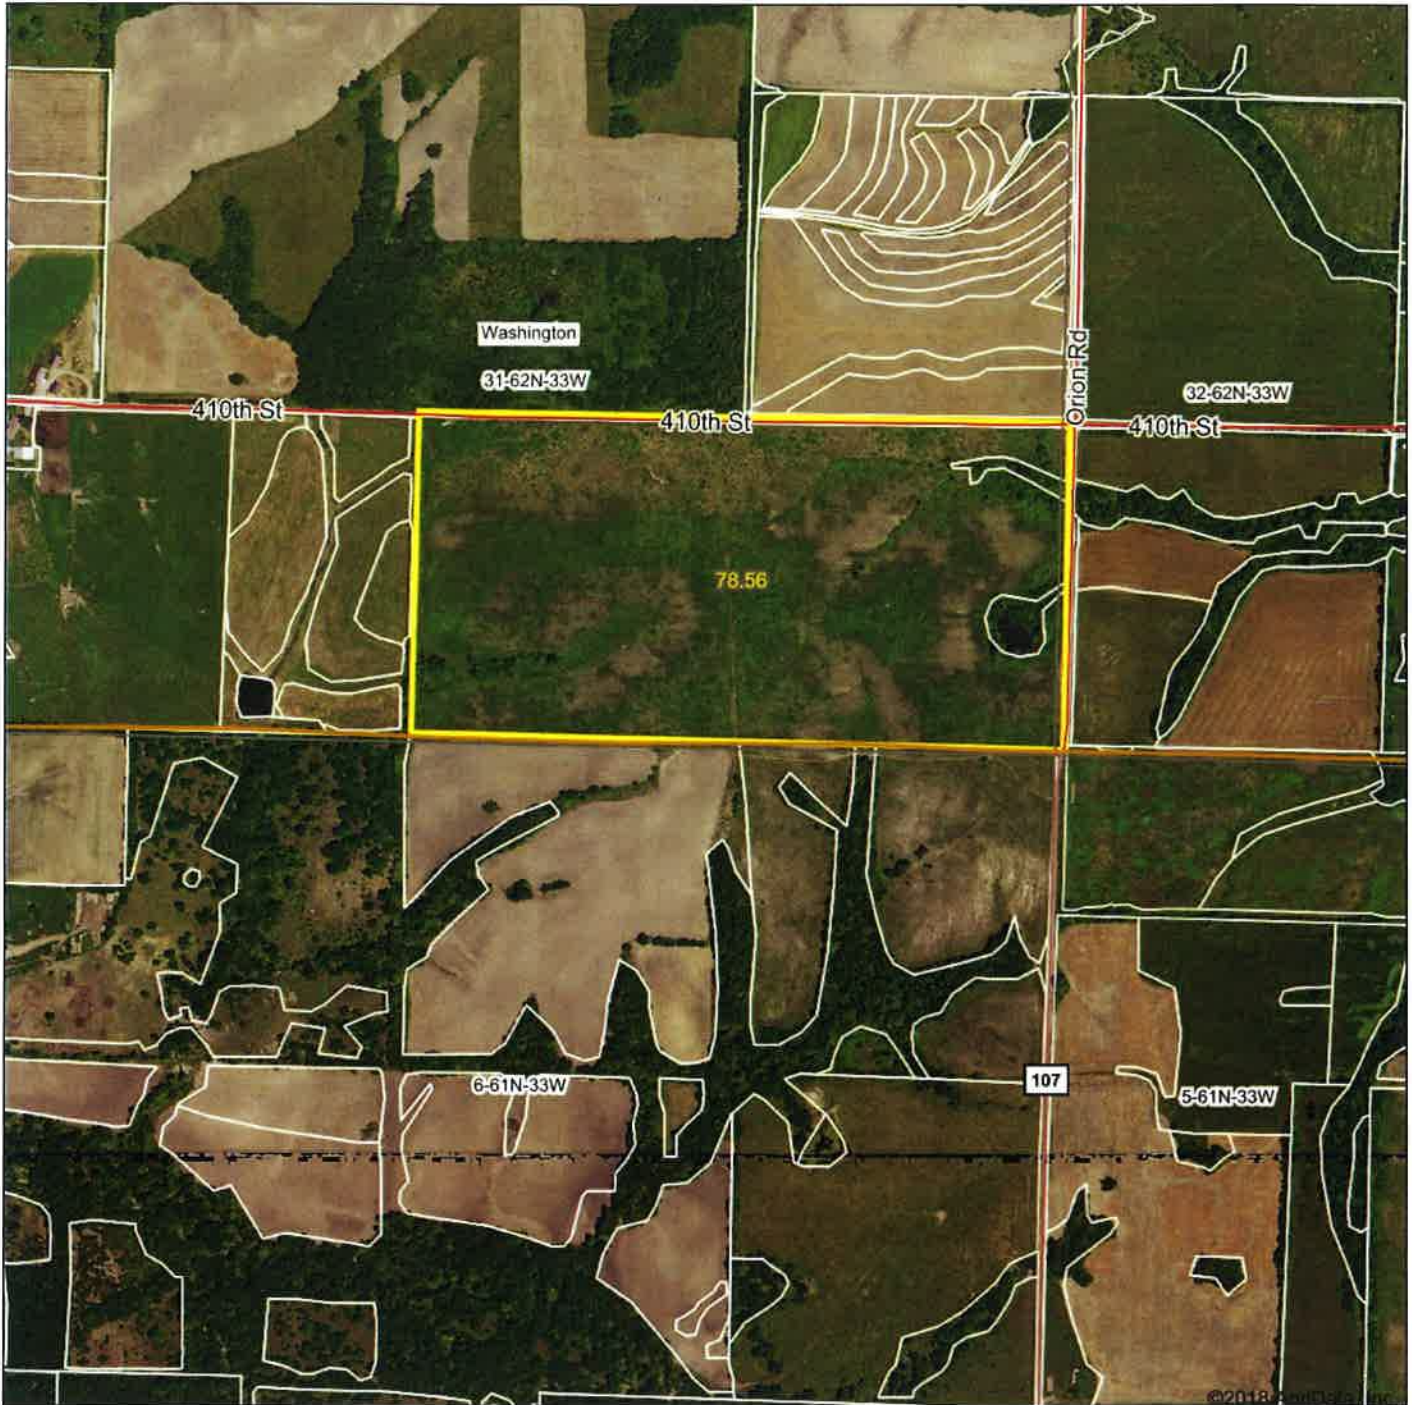

Aerial Map

map center: 40° 7' 36.33, -94° 39' 28.27

United Country
 Property Solutions, LLC

Maps Provided By:
surety
 CUSTOMIZED ONLINE MAPPING
 © AgriData, Inc. 2018 www.AgrDataInc.com

31-62N-33W
 Nodaway County
 Missouri

10/31/2018

Field borders provided by Farm Service Agency as of 5/21/2008.