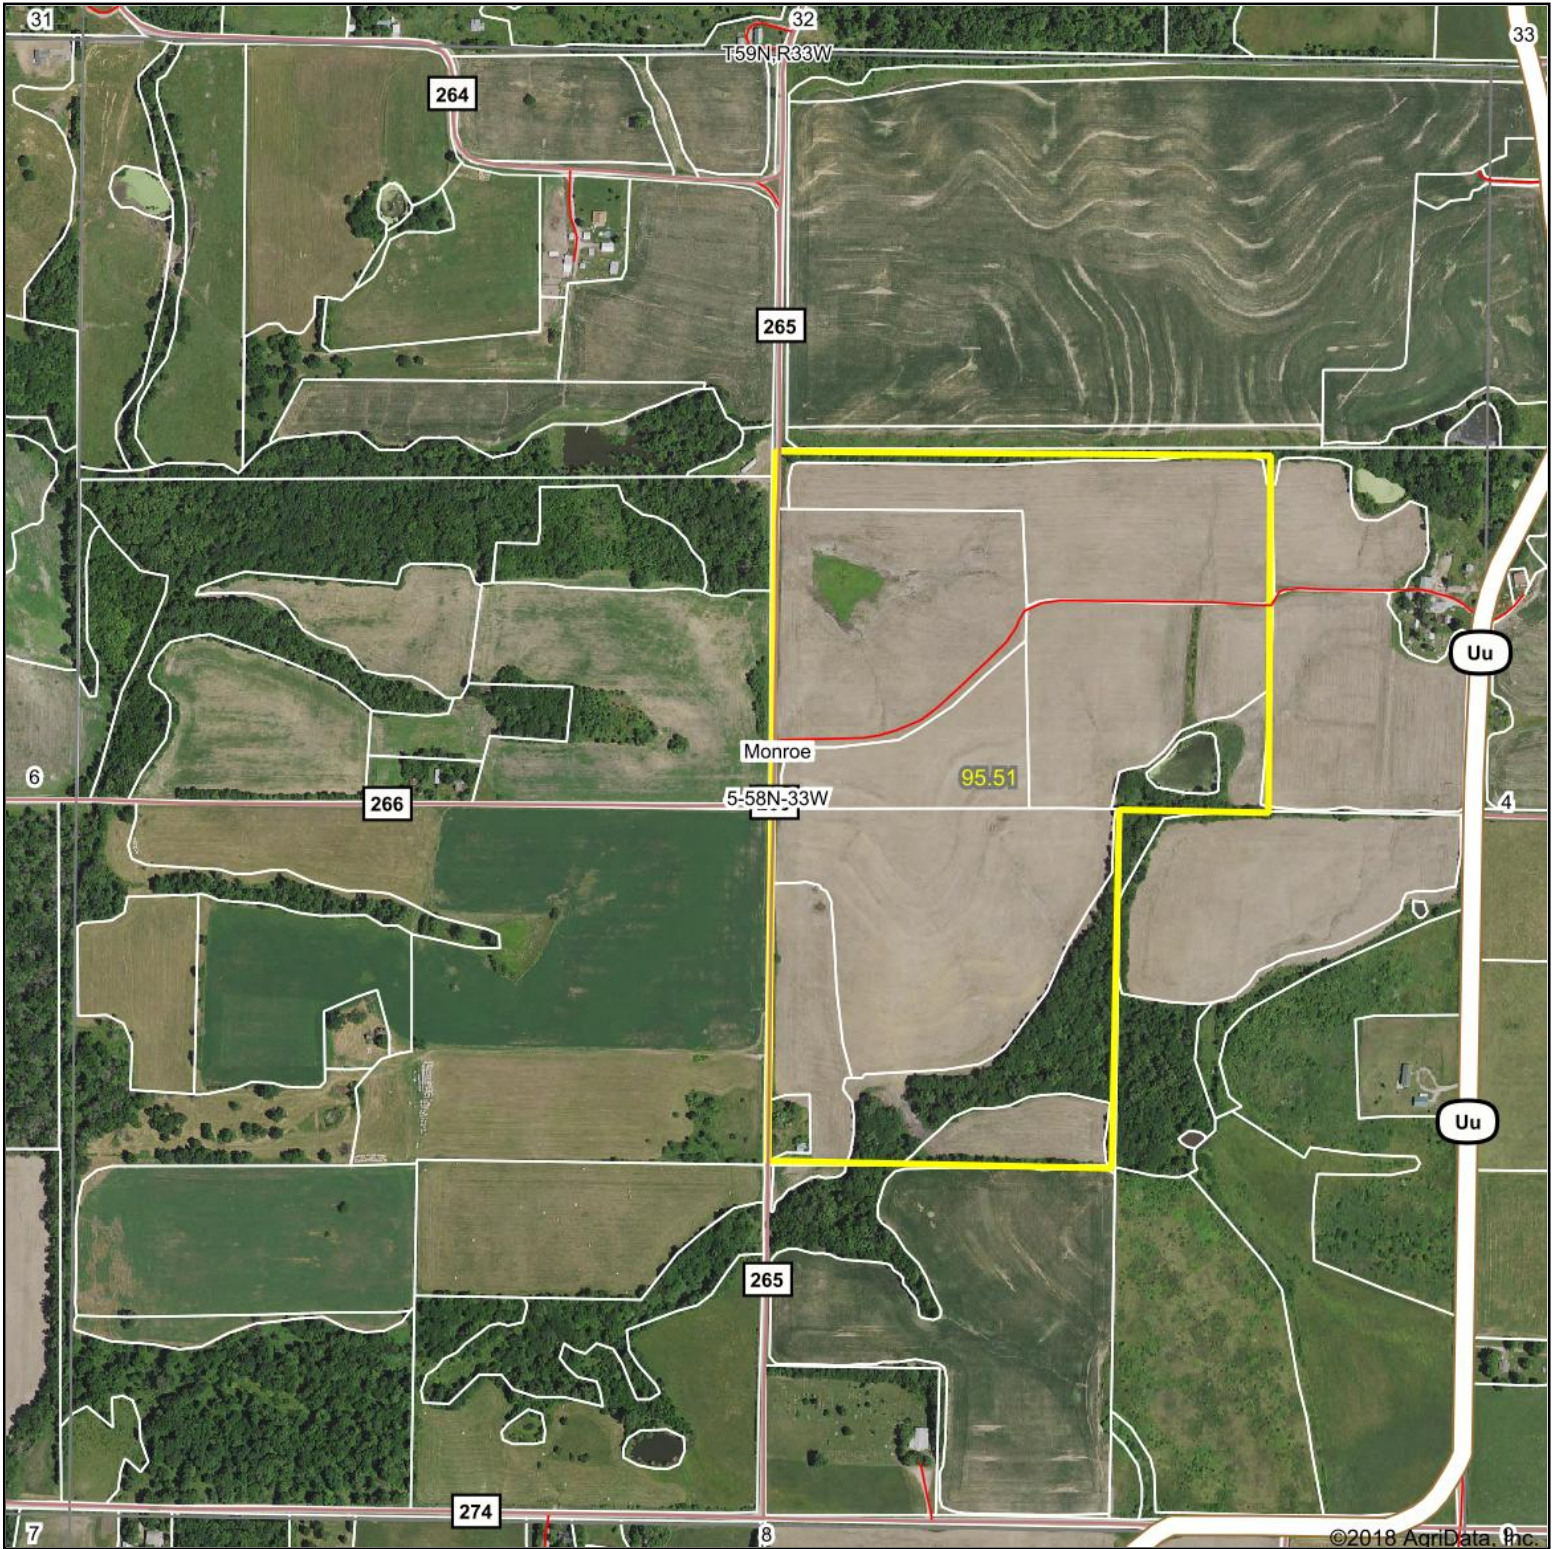

Aerial Map

map center: 39° 52' 14.77, -94° 37' 35.24

United Country
Property Solutions, LLC

Maps Provided By:
surety
CUSTOMIZED ONLINE MAPPING
© Agridata, Inc. 2018 www.AgridataInc.com

5-58N-33W
Andrew County
Missouri