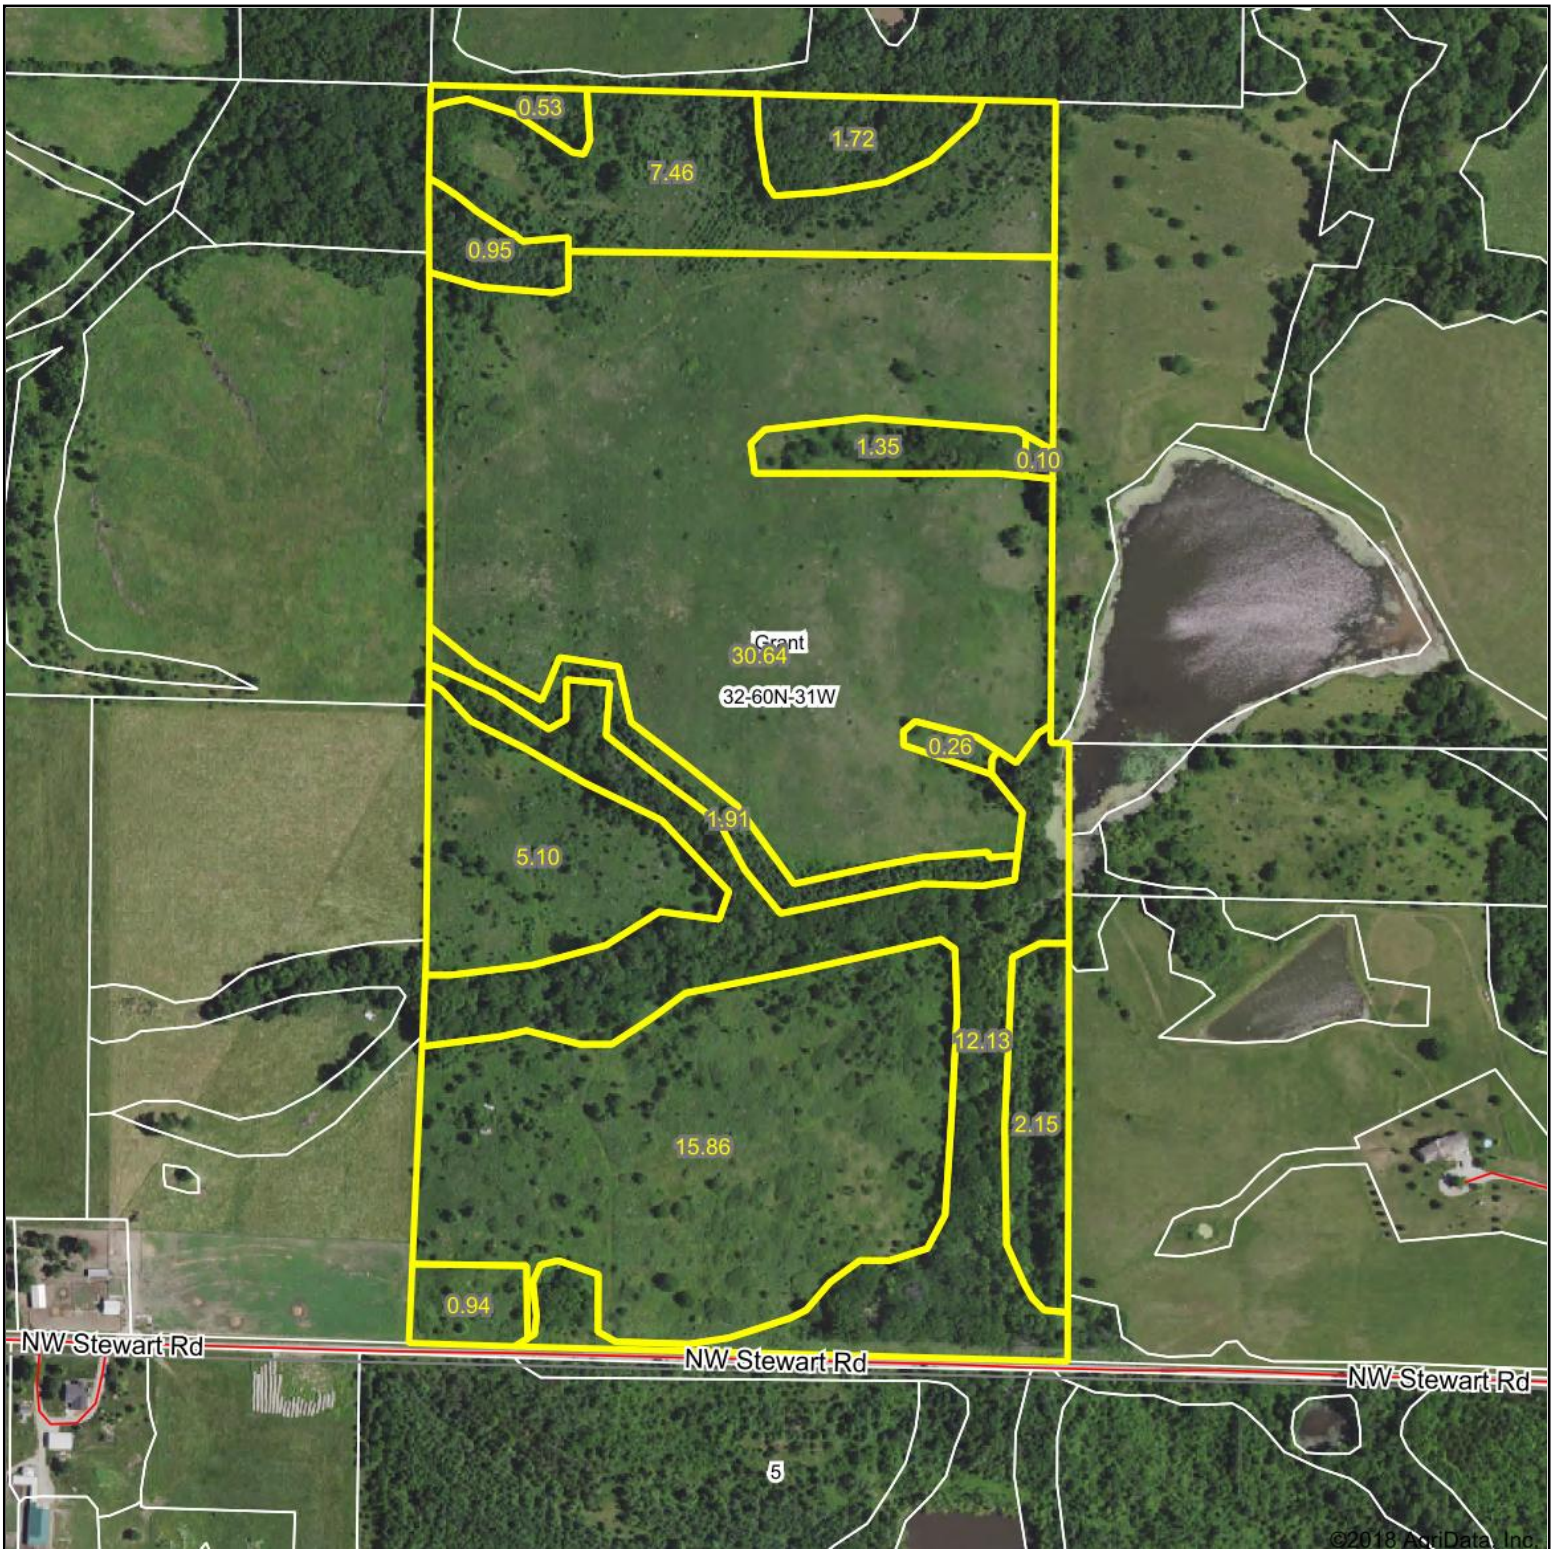

Aerial Map

©2018 AgriData, Inc.

map center: 39° 58' 11.54, -94° 24' 2.44

United Country
Property Solutions, LLC

Maps Provided By:
surety
CUSTOMIZED ONLINE MAPPING
© AgriData, Inc. 2018 www.AgriDataInc.com

32-60N-31W
De Kalb County
Missouri

5/15/2018